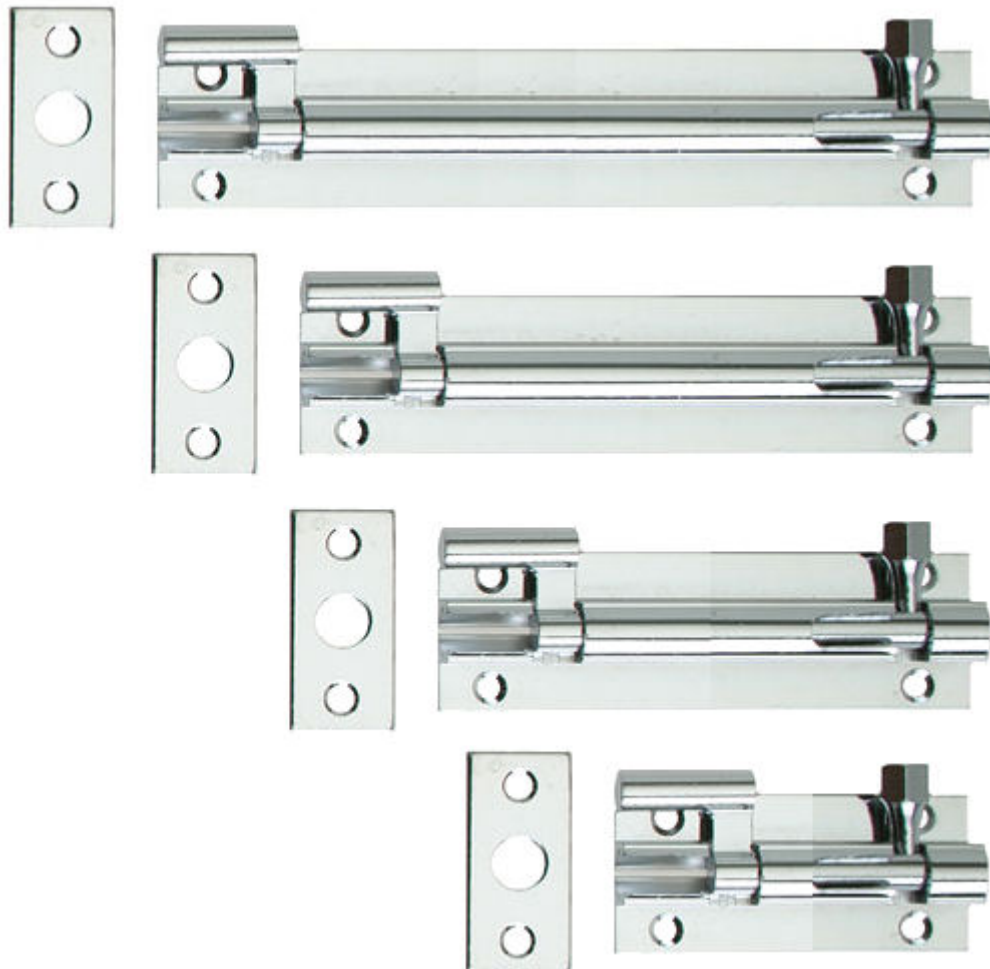

Necked Bolt - Polished Chrome

Product Images

Description

Polished chrome necked bolt, available in five sizes

Products in this set

15005.3 - Light Weight Pattern Necked Bolt - Polished Chrome - 76mm x 25mm - Each

15005.1 - Light Weight Pattern Necked Bolt - Polished Chrome - 50mm x 25mm - Each

15005.4 - Light Weight Pattern Necked Bolt - Polished Chrome - 102mm x 25mm - Each

15005.2 - Light Weight Pattern Necked Bolt - Polished Chrome - 64mm x 25mm - Each

15005.5 - Light Weight Pattern Necked Bolt - Polished Chrome - 152mm x 25mm - Each