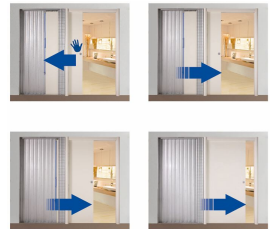

### Description

- Kit Dinamico – dynamic automatic door closer mechanism to suit the Scigno sliding pocket door systems.
- Once the sliding door has been opened this device makes the door close by itself, using an ingenious system which is completely enclosed inside the frame.
- Easy to install - Can be installed retrospectively (Please note: when retro-fitting accessories, the architrave cross piece may need to be removed).
- Suitable for doors up to 40kg in weight.
- **Once fitted this will reduce the clear opening by 50mm.**
- **Suitable for use with the Scigno sliding pocket door systems only.**