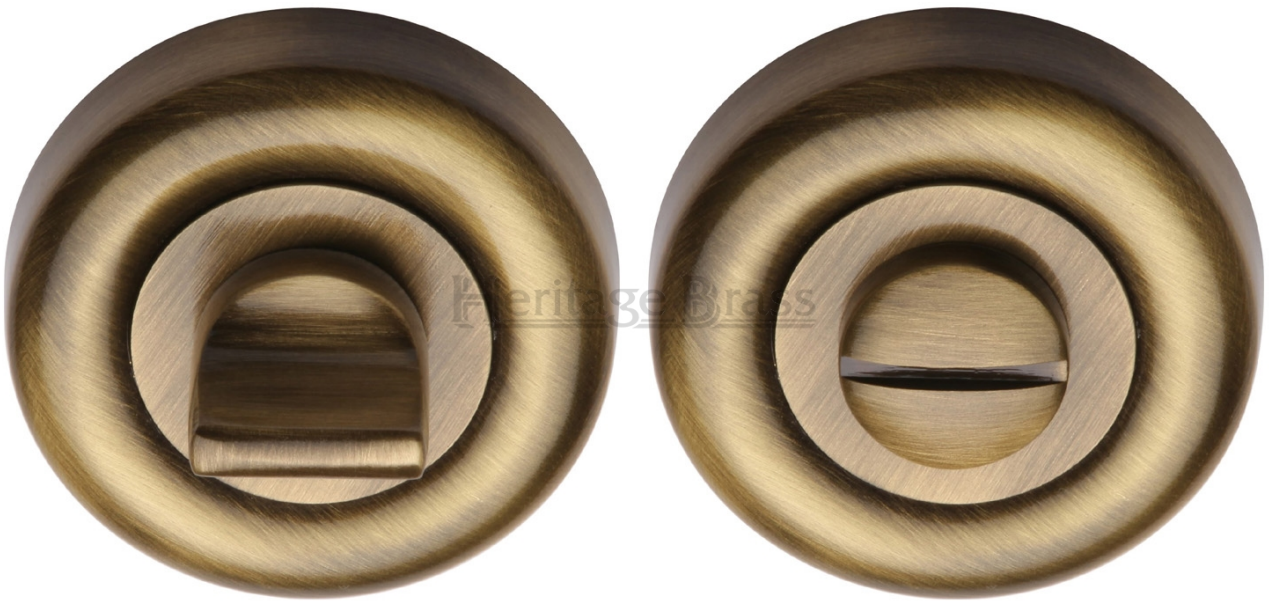

Bathroom Turn & Release Set - Antique Brass (Gloss Lacquered)

Product Images

Description

- Bathroom snib turn and coin emergency release set
- A turn and release consists of two parts
 - 1 - a snib turn which is fitted on the inside of the bathroom and is used to lock the bathroom or toilet by twisting the snib a quarter turn to the left or right
 - 2 - a release which is fitted on the outside of the bathroom. If someone gets locked in the bathroom or toilet the snib can be released in an emergency by twisting a coin or screwdriver in the slotted part of the rose a quarter turn
- This turn and release set uses a 5mm x 5mm spindle (the metal shaft that goes through the door) this suits standard UK bath locks
- A turn and release is only the cosmetic part that you see on the outside of the door and requires a mechanism to work in conjunction with it, such as a bathroom lock or deadbolt

Finish

- Antique Brass

Dimensions

- Rose Diameter - 52mm
- Rose Depth - 10mm

Important Info Before You Buy

- Can also be used as a privacy lock for bedrooms
- PLEASE NOTE - THIS ITEM MUST BE USED IN CONJUNCTION WITH A DEADBOLT OR BATHROOM MORTICE LOCK

Products in this set

Turn & Release Set - Antique Brass (Gloss Lacquered)