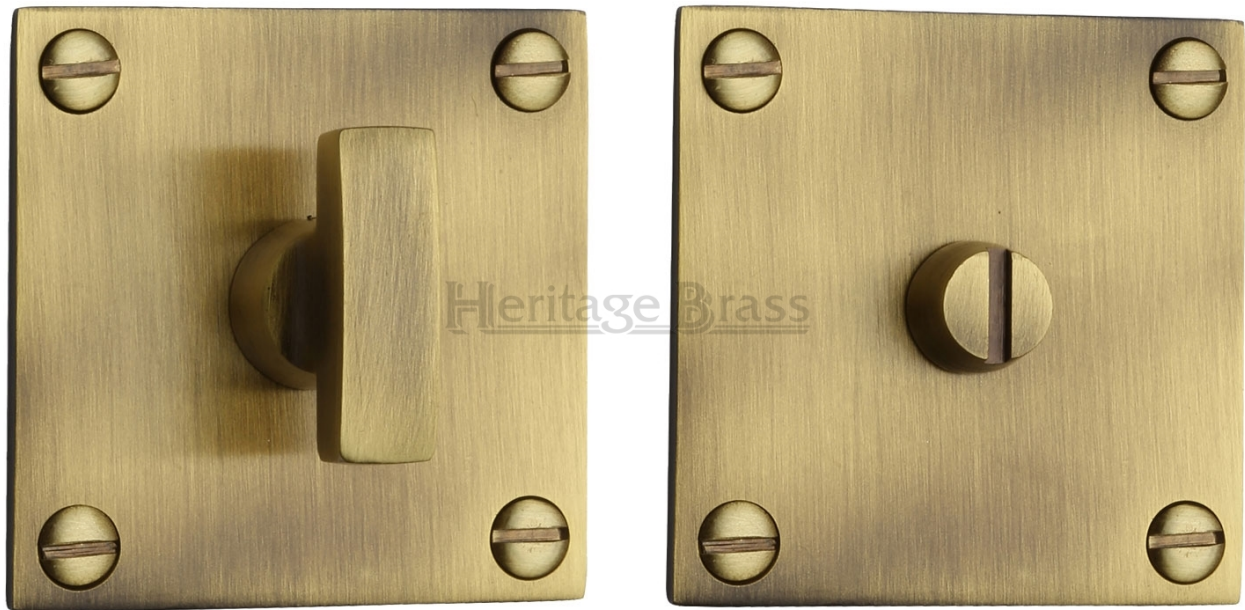

Turn & Release Set - Antique Brass (Gloss Lacquered)

Product Images

Description

- Bathroom square snib turn and coin emergency release set
- A turn and release consists of two parts
 - 1 - a snib turn which is fitted on the inside of the bathroom and is used to lock the bathroom or toilet by twisting the snib a quarter turn to the left or right
 - 2 - a release which is fitted on the outside of the bathroom. If someone gets locked in the bathroom or toilet the snib can be released in an emergency by twisting a coin or screwdriver in the slotted part of the rose a quarter turn
- This turn and release set uses a 5mm x 5mm spindle (the metal shaft that goes through the door) this suits standard UK bath locks
- A turn and release is only the cosmetic part that you see on the outside of the door and requires a mechanism to work in conjunction with it, such as a bathroom lock or deadbolt

Finish

- Antique Brass

Dimensions

- Rose Size - 50mm x 50mm
- Rose Depth - 3mm

Important Info Before You Buy

- Can also be used as a privacy lock for bedrooms
- PLEASE NOTE - THIS ITEM MUST BE USED IN CONJUNCTION WITH A DEADBOLT OR BATHROOM MORTICE LOCK

Products in this set

Turn & Release Set - Antique Brass (Gloss Lacquered)