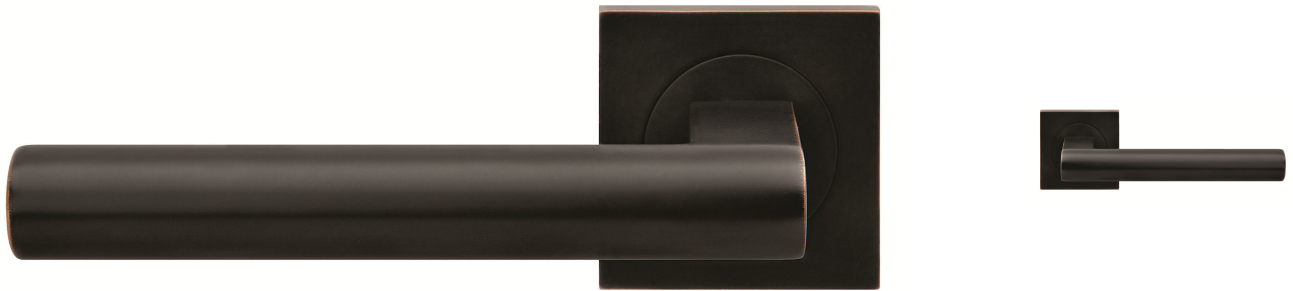

Madeira Square Rose Lever Handles - Oil Rubbed Dark Bronze

Product Images

Description

- Madeira square rose lever handles.
- Oil rubbed dark bronze finish.
- Suitable for residential use or light commercial.
- Concealed bolt through fixings via three piece rose.
- Matching oil rubbed dark bronze accessories available including Standard escutcheons (keyhole covers), Euro profile escutcheons and a bathroom turn & release set.

- **For Locking Bathroom Doors** - 1 x Pair Lever Handles Only + 1 x (Set) Turn & Emergency Release

Matching Accessories

- **Standard escutcheon** - (key hole cover to suit regular "chubb style locks")
- **Euro profile escutcheon** - (key hole cover to suit euro profile cylinders)
- **Turn & emergency release** - (a thumbturn used to lock bathroom doors, WC's and toilet doors)

Base Material

- Made from stainless steel.

Finish Details

- Oil rubbed dark bronze finish.

Operation

- Both levers are sprung to ensure the lever always returns to its starting position.

Size Information

- Rose Diameter - 52mm
- Rose Thickness - 10mm

Spindle Size

- 8mm x 8mm square - UK Standard.

Fixings

- Concealed bolt together fixings via male and female bolts.
- Grub screw fixing to spindle for extra strength once fitted to the door.
- Comes supplied with male and female bolt through fixings and 8mm spindle.