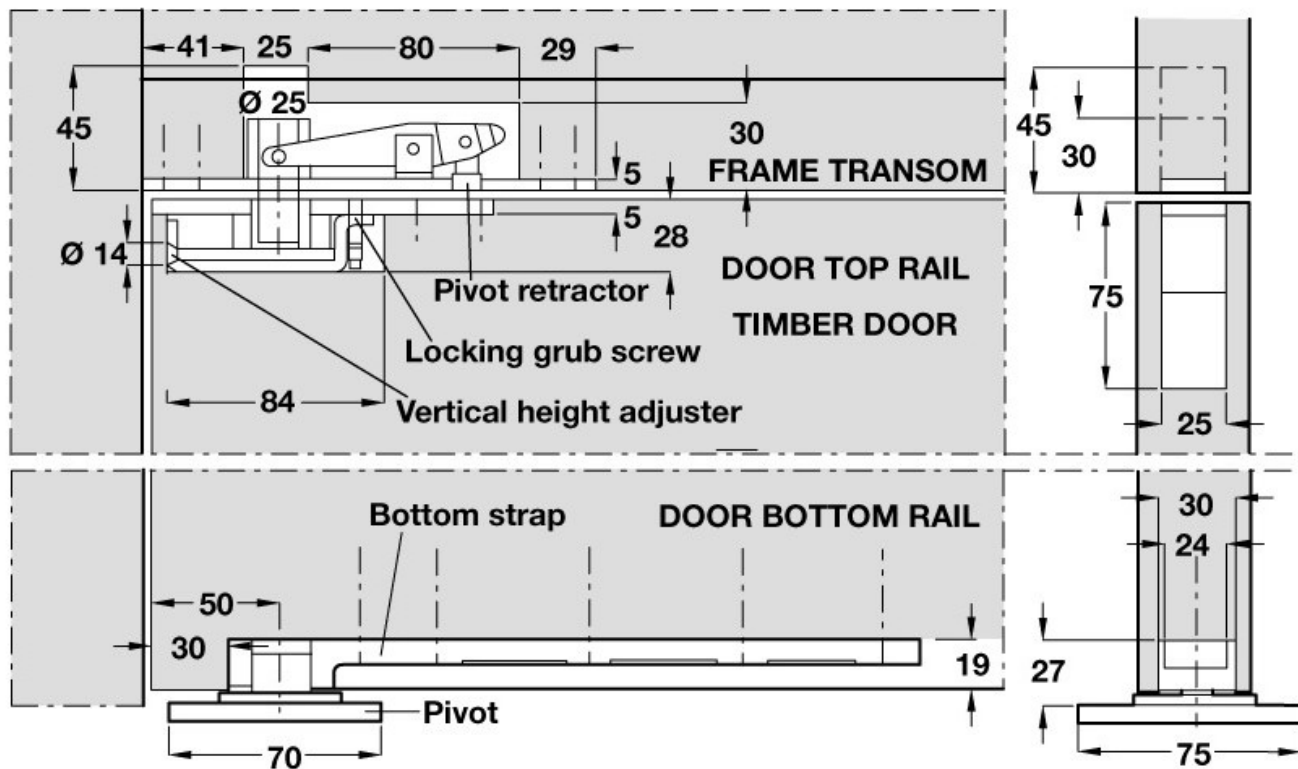

Double Action Pivot Set - For Double Swing Doors - Floor Mounted - 250kg - Satin Stainless Steel

Product Images

Description

- Double action pivot set - allows doors to swing in both directions
- Bottom bracket is floor mounted and works in conjunction with a bottom strap
- Height adjustment possible through top centre module fitted into the top of the door.
- Minimum door thickness 44mm
- Maximum door weight 250kg
- Supplied with adjustable to centre bracket
- Set includes bottom pivot, top centre and double action bottom door strap

Finish

- Bottom pivot - satin stainless steel

Dimensions

- Bottom pivot plate 75mm x 70mm

Unit Of Sale

- Sold per set - to hang one double action door.

Products in this set

41054.1 - Double Action Pivot Set - Floor Mounted - 250kg Weight Limit - Satin Stainless Steel