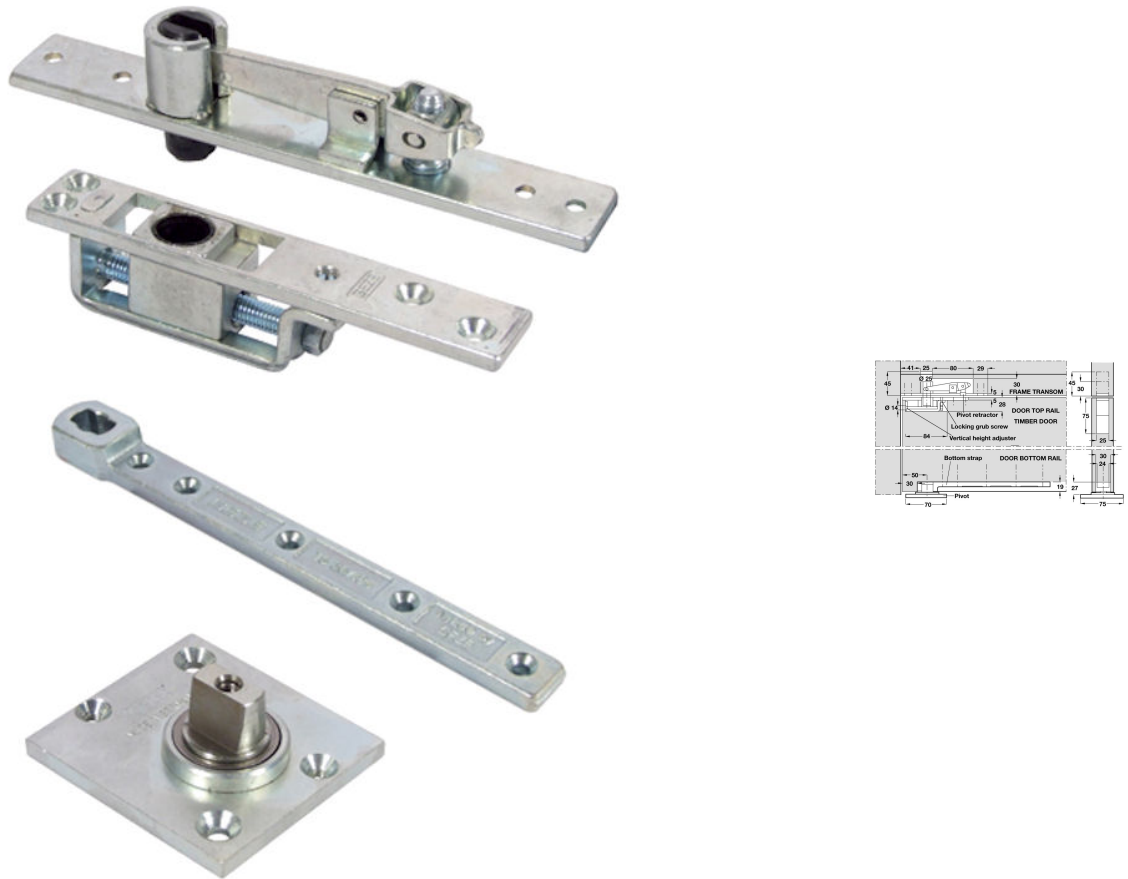

Double Action Pivot Set - For Double Swing Doors - Floor Mounted - 250kg - Satin Stainless Steel

Product Images

Description

- Double action pivot set - allows doors to swing in both directions
- Bottom bracket is floor mounted and works in conjunction with a bottom strap
- Height adjustment possible through top centre module fitted into the top of the door.
- Minimum door thickness 44mm
- Maximum door weight 250kg
- Supplied with adjustable to centre bracket
- Set includes bottom pivot, top centre and double action bottom door strap

Finish

- Bottom pivot - satin stainless steel

Dimensions

- Bottom pivot plate 75mm x 70mm

Unit Of Sale

- Sold per set - to hang one double action door.

Products in this set

41054.1 - Double Action Pivot Set - Floor Mounted - 250kg Weight Limit - Satin Stainless Steel