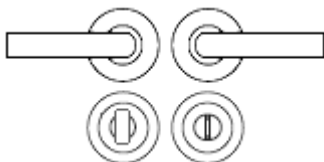


Tirolo Round Rose Lever Handles - Suitable For Use With FD30 / FD60 Fire Doors - Satin Stainless Steel

Product Images

Description

- Tirolo round rose lever handles.
- These door handles are tested to grade 3.
- Satin stainless steel finish.
- Suitable for superior residential use or commercial.
- Concealed bolt through fixings via screw on rose.
- Tested to BS EN 1906:2012 - classification number **16-1034A** - category of use **grade 3**
- Suitable for use on fire rated doors tested to **BS EN 1634**
- Matching accessories available including standard escutcheons (keyhole covers) and a bathroom turn & release set.

How To Order Lever Handles With A Rose

- **For Non-Locking Doors** - 1 x (Pair) Lever Handles Only

- **For Locking Doors** - 1 x (Pair) Lever Handles Only + 2 x (Each) Standard Escutcheons

- **For Euro Cylinder Locking Doors** - 1 x (Pair) Lever Handles Only + 2 x (Each) Euro Escutcheons

- **For Locking Bathroom Doors** - 1 x Pair Lever Handles Only + 1 x (Set) Turn & Emergency Release

Matching Accessories

- **Standard escutcheon** - (key hole cover to suit regular "chubb style locks")
- **Euro profile escutcheon** - (key hole cover to suit euro profile cylinders)
- **Turn & emergency release** - (a thumbturn used to lock bathroom doors, WC's and toilet doors)
- **Disabled large turn & emergency release** - (a thumbturn used to lock bathroom doors, WC's and toilet doors)

Base Material

- Made from grade 304 stainless steel.

Finish

- Satin stainless steel.

Operation

- Both levers are sprung to ensure the lever always returns to its starting position.

Size Information

- Rose Diameter - 52mm
- Rose Thickness - 7mm