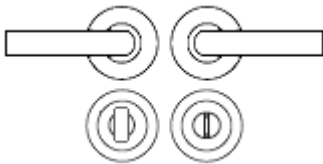

Matching Accessories

- **Standard escutcheon** - (key hole cover to suit regular "chubb style locks")
- **Euro profile escutcheon** - (key hole cover to suit euro profile cylinders)
- **Turn & emergency release** - (a thumbturn used to lock bathroom doors, WC's and toilet doors)
- **Disabled large turn & emergency release** - (a thumbturn used to lock bathroom doors, WC's and toilet doors)

Base Material

- Made from grade 304 stainless steel.

Finish

- Satin stainless steel.

Operation

- Both levers are sprung to ensure the lever always returns to its starting position.

Size Information

- Rose Diameter - 52mm
- Rose Thickness - 7mm

Spindle Size

- 8mm x 8mm square - UK Standard.

Fixings

- Concealed bolt together fixings via male and female bolts.
- Grub screw fixing to spindle for extra strength once fitted to the door.