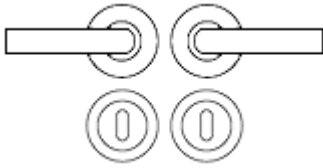


Straight Tubular Round Rose Lever Handles - Suitable For Use With FD30 / FD60 Fire Doors - Satin Stainless Steel

Product Images

Description

- Treviri round rose lever handles.
- These door handles are tested to grade 3.
- Satin stainless steel finish.
- Suitable for superior residential use or commercial.
- Concealed bolt through fixings via screw on rose.
- Tested to BS EN 1906:2012 - classification number **16-1034A** - category of use **grade 3**
- Suitable for use on fire rated doors tested to **BS EN 1634**
- Matching accessories available including standard escutcheons (keyhole covers) and a bathroom turn & release set.

How To Order Lever Handles With A Rose

- **For Non-Locking Doors** - 1 x (Pair) Lever Handles Only

- **For Locking Doors** - 1 x (Pair) Lever Handles Only + 2 x (Each) Standard Escutcheons

- **For Euro Cylinder Locking Doors** - 1 x (Pair) Lever Handles Only + 2 x (Each) Euro Escutcheons

Base Material

- Made from grade 304 stainless steel.

Finish

- Satin stainless steel.

Operation

- Both levers are sprung to ensure the lever always returns to its starting position.

Size Information

- Rose Diameter - 52mm
- Rose Thickness - 7mm

Spindle Size

- 8mm x 8mm square - UK Standard.

Fixings

- Concealed bolt together fixings via male and female bolts.
- Grub screw fixing to spindle for extra strength once fitted to the door.

- Comes supplied with male and female bolt through fixings and 8mm heso fixing spindle.