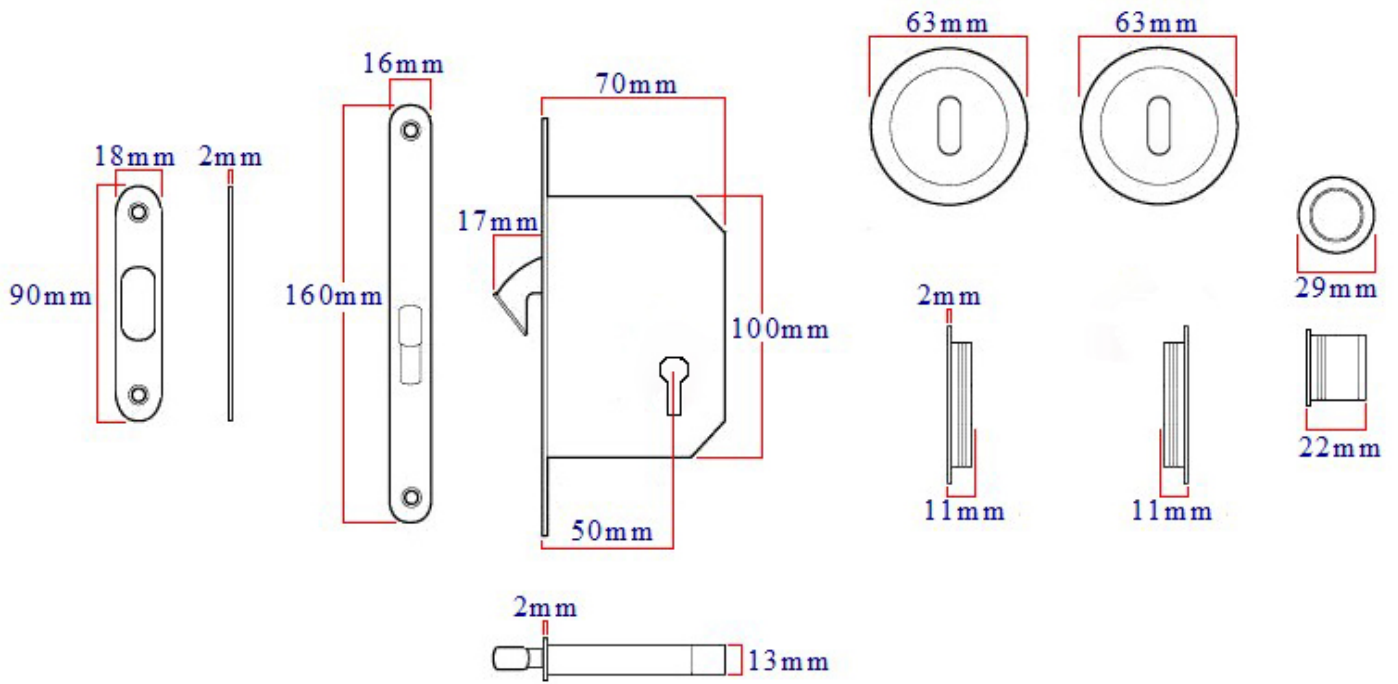

Key Operated Hook Lock With Round Escutcheons & Folding Key For Sliding Pocket Doors - Satin Stainless Steel

Product Images

Description

- Flush fitting key operated hook lock set for sliding pocket doors.
- Supplied with folding key.
- 1 lever lock offers basic security ideal for use in residential homes.
- Complete kit includes.
 - 1x 70mm deep key operated sliding door hook lock.
 - 1 x Folding key
 - 2x Flush fitting circular shape escutcheons (key hole covers)
 - 1x Edge pull handle to help pull the sliding door out of the wall cavity (pocket).
- Suitable for use on doors between 35mm to 45mm thick.

Finish

- Satin (brushed) stainless steel

Dimensions

- Lock Case - 70mm deep (50mm backset) mortice hook lock.
- Escutcheons - 63mm Diameter x 11mm depth.
- Edge Pull - 29mm diameter x 22mm depth.
- To Suit Door Thickness - 35mm to 45mm thick.

Products in this set

41135.1 - Key Operated Hook Lock With Round Escutcheons & Folding Key For Sliding Pocket Doors - Satin Stainless Steel - Set