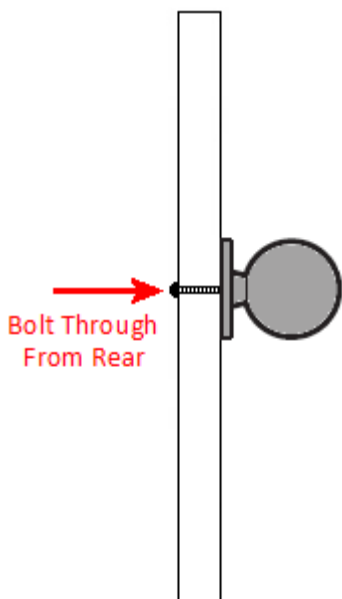


Art Deco Style Stepped Pattern Cupboard Knob - Polished Chrome

Product Images

Description

- Art Deco style stepped pattern cupboard knob.
- Shiny polished chrome plated finish.
- This popular shaker design is ideal for use on classic or contemporary units including, kitchen cabinet doors, wardrobes, cupboard doors and drawers.

Size Details

Item Code	Knob Size	Backplate (Rose) Diameter	Projection From Door
41147.1	30mm x 20mm	12mm	27mm

Base Material

- Made from a zinc alloy.

Finish Details

- Polished chrome - a highly shiny, smooth, mirror like finish.

Alternative Finishes Available

- Satin nickel

Fixings

- This cupboard knob is fitted via a M4 bolt from the rear of the door / drawer - see below diagram.

- Bolt through fixings provide a superior strong fixing allowing this knob to be fitted to tall or heavy doors.
- Comes supplied with M4 (diameter) x 60mm (long) bolts, these long bolts are designed to be cut down to length on site.
- To save having to cut down the bolts provided we sell a range of M4 fixing bolts in various lengths. (See related products below.)

Alternative Fixings

- For fixing two cupboard knobs back to back on either side of a door, a length of M4 stud is required to screw the two knobs together. - See related products below.
- For face fixing a cupboard knob by screwing it directly into the front of a wooden door or drawer, a dual M4 / Wood screw is required. - See related products below.