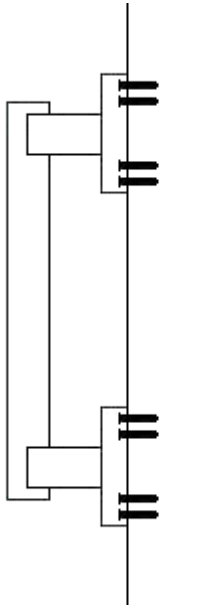

T-Bar Style Pull Handle With Face Fix Concealed Roses - Polished Brass (Lacquered)

Product Images

Description

- T-bar shape pull handle
- High architectural quality
- Made from solid brass - suitable for use on internal door and external entrance doors
- Face fix design via concealed roses (no screws seen when fitted) - see below diagram

Above diagram shows how a face fix pull handle is fitted to a wooden door

Finishes

- Polished brass

Dimensions

Important Info Before You Buy

- Suitable for wooden doors
- Pull handles are fitted to the PULL side of the door
- A finger plate (push plate) is fitted to the PUSH side of the door to help protect the door from wear

Products in this set

15041.1 - T-Bar Style Pull Handle With Face Fix Concealed Roses - Polished Brass (Lacquered) - Each