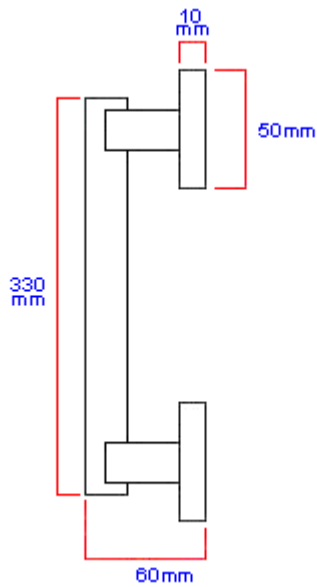

T-Bar Style Pull Handle With Face Fix Concealed Roses - Polished Brass (Lacquered)

Product Images

Description

- T-bar shape pull handle
- High architectural quality
- Made from solid brass - suitable for use on internal door and external entrance doors
- Face fix design via concealed roses (no screws seen when fitted) - see below diagram

Above diagram shows how a face fix pull handle is fitted to a wooden door

Finishes

- Polished brass

Dimensions

Important Info Before You Buy

- Suitable for wooden doors
- Pull handles are fitted to the PULL side of the door
- A finger plate (push plate) is fitted to the PUSH side of the door to help protect the door from wear

Products in this set

15041.1 - T-Bar Style Pull Handle With Face Fix Concealed Roses - Polished Brass (Lacquered) - Each