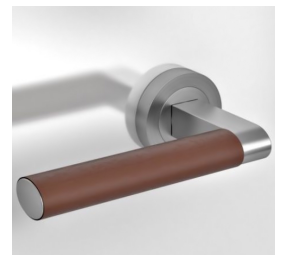

Madeira Round Rose Door Handles - Satin Stainless Steel With Light Brown Leather

Product Images

Short Description

- Light brown leather wrapped door handles.
- Round rose design.
- Satin stainless steel lever handle.

Description

- Satin stainless steel round rose door handles with light brown leather wrap.

- High architectural quality, ideal for projects where top end design and functionality are paramount.
- Made from grade 304 stainless steel, and high grade leather wrap.
- Uses the patented design 3 piece rose fitting system to make these handles very strong once fitted to the door, ideal for residential or commercial use.

Operation

- Both levers are sprung to ensure the lever always returns to its starting position.

Size Information

- Rose Diameter - 52mm
- Rose Thickness - 10mm
- Lever Length - 135mm

Spindle Size

- 8mm x 8mm square - UK Standard.

Unit Of Sale

- Lever handles are sold in pairs. (One pair consists of 1x left hand and 1x right hand.)

Products in this set

41300.1 - Madeira - Round Rose Lever Handles - Satin Stainless Steel With Light Brown Leather - (Pair)