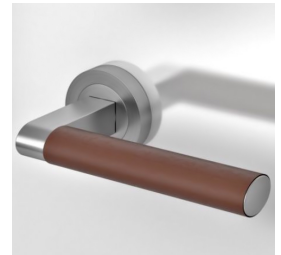

Madeira Round Rose Door Handles - Satin Stainless Steel With Light Brown Leather

Product Images

Short Description

- Light brown leather wrapped door handles.
- Round rose design.
- Satin stainless steel lever handle.

Description

- Satin stainless steel round rose door handles with light brown leather wrap.

- High architectural quality, ideal for projects where top end design and functionality are paramount.
- Made from grade 304 stainless steel, and high grade leather wrap.
- Uses the patented design 3 piece rose fitting system to make these handles very strong once fitted to the door, ideal for residential or commercial use.

Operation

- Both levers are sprung to ensure the lever always returns to its starting position.

Size Information

- Rose Diameter - 52mm
- Rose Thickness - 10mm
- Lever Length - 135mm

Spindle Size

- 8mm x 8mm square - UK Standard.

Unit Of Sale

- Lever handles are sold in pairs. (One pair consists of 1x left hand and 1x right hand.)

Products in this set

41300.1 - Madeira - Round Rose Lever Handles - Satin Stainless Steel With Light Brown Leather - (Pair)