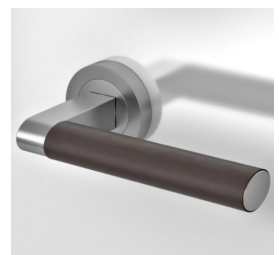

Madeira Round Rose Door Handles - Satin Stainless Steel With Dark Brown Leather

Product Images

Short Description

- Dark brown leather wrapped door handles.
- Round rose design.
- Satin stainless steel lever handle.

Description

- Satin stainless steel round rose door handles with dark brown leather wrap.

- High architectural quality, ideal for projects where top end design and functionality are paramount.
- Made from grade 304 stainless steel, and high grade leather wrap.
- Uses the patented design 3 piece rose fitting system to make these handles very strong once fitted to the door, ideal for residential or commercial use.

Operation

- Both levers are sprung to ensure the lever always returns to its starting position.

Size Information

- Rose Diameter - 52mm
- Rose Thickness - 10mm
- Lever Length - 135mm

Spindle Size

- 8mm x 8mm square - UK Standard.

Unit Of Sale

- Lever handles are sold in pairs. (One pair consists of 1x left hand and 1x right hand.)

Products in this set

41301.1 - Madeira - Round Rose Lever Handles - Satin Stainless Steel With Dark Brown Leather - (Pair)