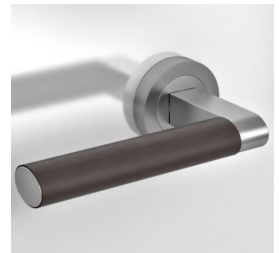

Madeira Round Rose Door Handles - Satin Stainless Steel With Dark Brown Leather

Product Images

Short Description

- Dark brown leather wrapped door handles.
- Round rose design.
- Satin stainless steel lever handle.

Description

- Satin stainless steel round rose door handles with dark brown leather wrap.

- High architectural quality, ideal for projects where top end design and functionality are paramount.
- Made from grade 304 stainless steel, and high grade leather wrap.
- Uses the patented design 3 piece rose fitting system to make these handles very strong once fitted to the door, ideal for residential or commercial use.

Operation

- Both levers are sprung to ensure the lever always returns to its starting position.

Size Information

- Rose Diameter - 52mm
- Rose Thickness - 10mm
- Lever Length - 135mm

Spindle Size

- 8mm x 8mm square - UK Standard.

Unit Of Sale

- Lever handles are sold in pairs. (One pair consists of 1x left hand and 1x right hand.)

Products in this set

41301.1 - Madeira - Round Rose Lever Handles - Satin Stainless Steel With Dark Brown Leather - (Pair)