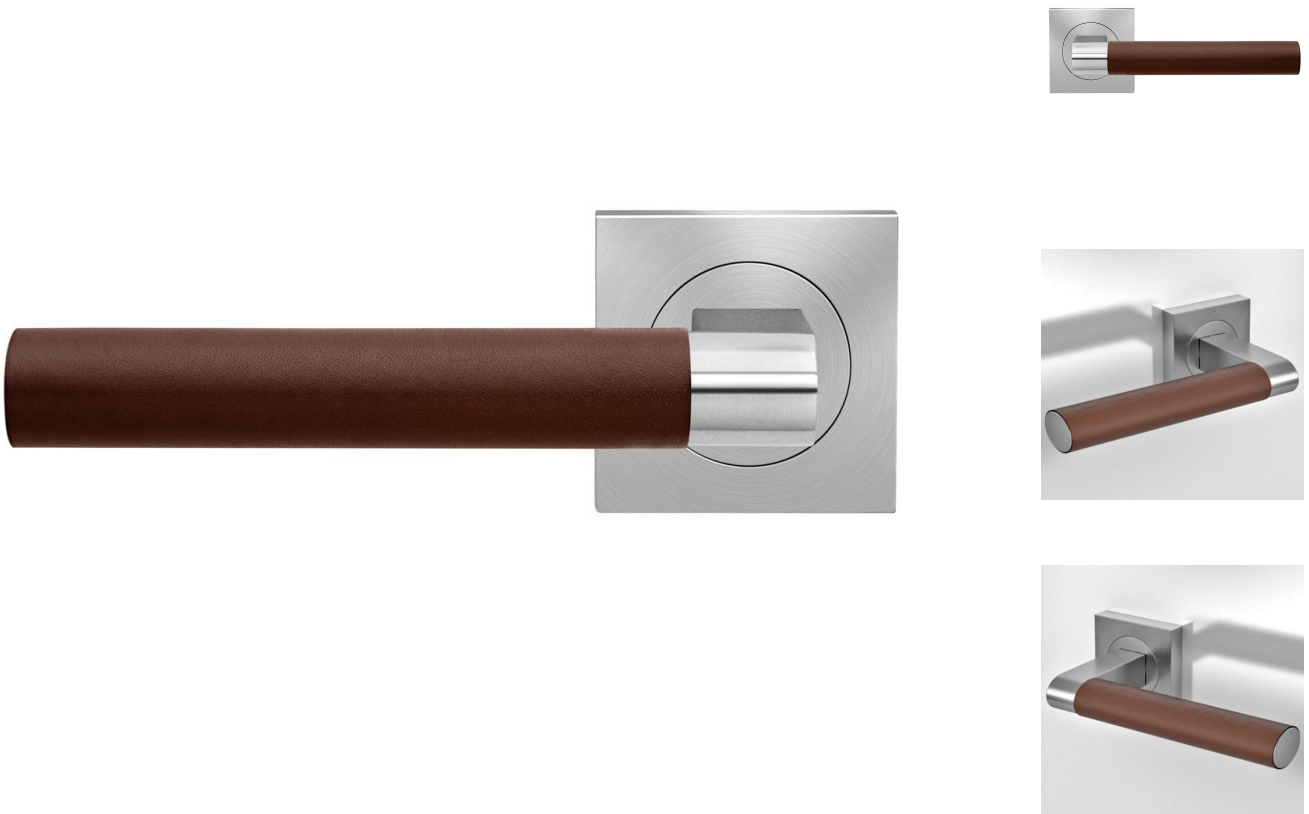

## Madeira Square Rose Door Handles - Satin Stainless Steel With Light Brown Leather

### Short Description

---

- Light brown leather wrapped door handles.
- Square rose design.
- Satin stainless steel lever handle.

### Description

---

- Satin stainless steel square rose door handles with light brown leather wrap.

- High architectural quality, ideal for projects where top end design and functionality are paramount.
- Made from grade 304 stainless steel, and high grade leather wrap.
- Uses the patented design 3 piece rose fitting system to make these handles very strong once fitted to the door, ideal for residential or commercial use.

## Size Information

- Rose - 52mm x 52mm
- Rose Thickness - 10mm
- Lever Length - 135mm