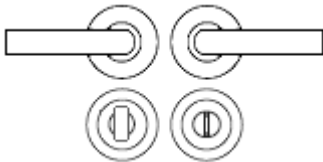

Matching Accessories

- **Standard escutcheon** - (key hole cover to suit regular "chubb style locks") - **23059.1**
- **Euro profile escutcheon** - (key hole cover to suit euro profile cylinders) - **23060.1**
- **Turn & emergency release** - (a thumbturn used to lock bathroom doors, WC's and toilet doors) - **23026.1**

Base Material

- Made from grade 304 stainless steel.

Finish Details

- Satin stainless steel - (brushed finish) with dark brown leather wrap.

Alternative Finishes Available

- Light brown leather wrap
- Black leather wrap