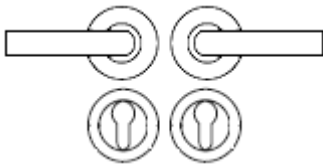

## How To Order Lever Handles With A Rose

- **For Non-Locking Doors** - 1 x (Pair) Lever Handles Only

- **For Locking Doors** - 1 x (Pair) Lever Handles Only + 2 x (Each) Standard Escutcheons

- **For Euro Cylinder Locking Doors** - 1 x (Pair) Lever Handles Only + 2 x (Each) Euro Escutcheons