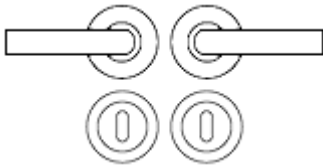

## How To Order Lever Handles With A Rose

- **For Non-Locking Doors** - 1 x (Pair) Lever Handles Only

- **For Locking Doors** - 1 x (Pair) Lever Handles Only + 2 x (Each) Standard Escutcheons

- **For Euro Cylinder Locking Doors** - 1 x (Pair) Lever Handles Only + 2 x (Each) Euro Escutcheons

## Size Information

- Rose - 52mm x 52mm
- Rose Thickness - 10mm
- Lever Length - 135mm