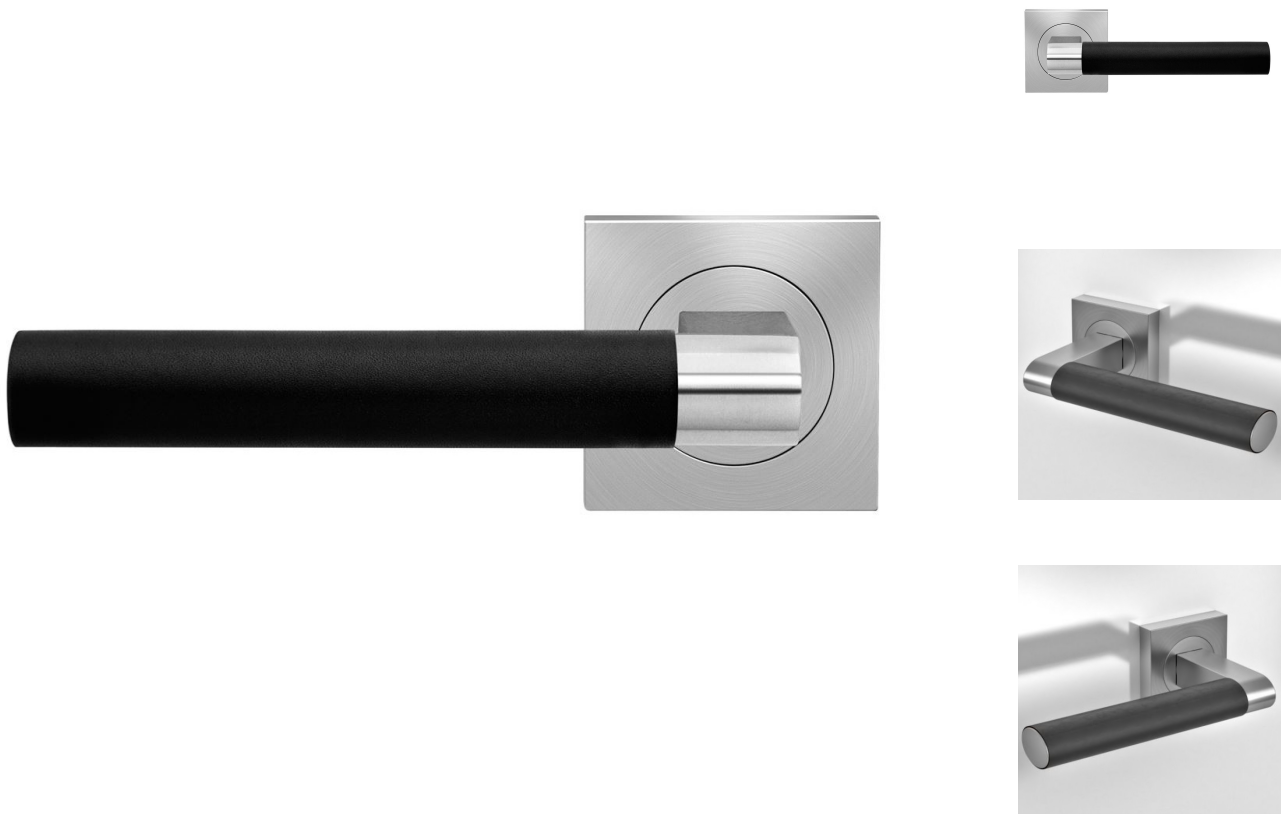

Madeira Square Rose Door Handles - Satin Stainless Steel With Black Leather

Product Images

Short Description

- Dark brown leather wrapped door handles.
- Square rose design.
- Satin stainless steel lever handle.

Description

- Satin stainless steel square rose door handles with black leather wrap.

- High architectural quality, ideal for projects where top end design and functionality are paramount.
- Made from grade 304 stainless steel, and high grade leather wrap.
- Uses the patented design 3 piece rose fitting system to make these handles very strong once fitted to the door, ideal for residential or commercial use.

Base Material

- Made from grade 304 stainless steel.

Finish Details

- Satin stainless steel - (brushed finish) with black leather wrap.

Alternative Finishes Available

- Light brown leather wrap
- Dark brown leather wrap

Operation

- Both levers are sprung to ensure the lever always returns to its starting position.

Size Information

- Rose - 52mm x 52mm
- Rose Thickness - 10mm
- Lever Length - 135mm

Spindle Size

- 8mm x 8mm square - UK Standard.