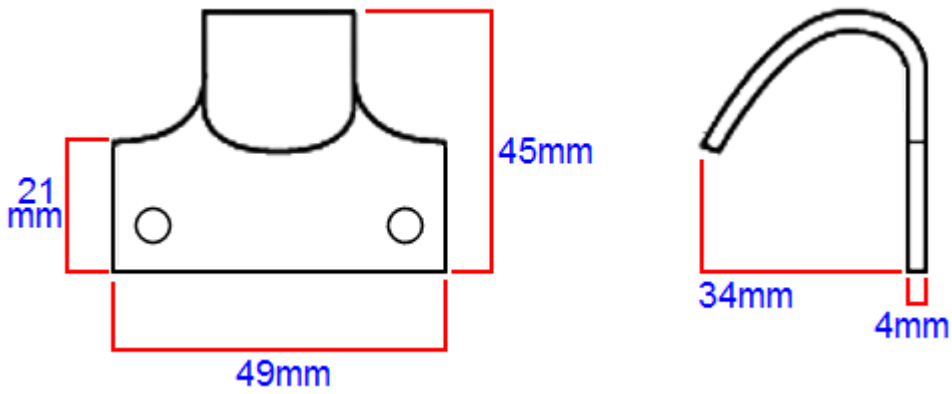

### Description

---

- Handle for sliding sash window - sash lift
- A sash lift is the handle used to lift or pull the sliding sash window open
- Traditional "cast" brass pattern

## Dimensions

- Back Plate - Width - 49mm x Height - 21mm
- Overall Height - 45mm