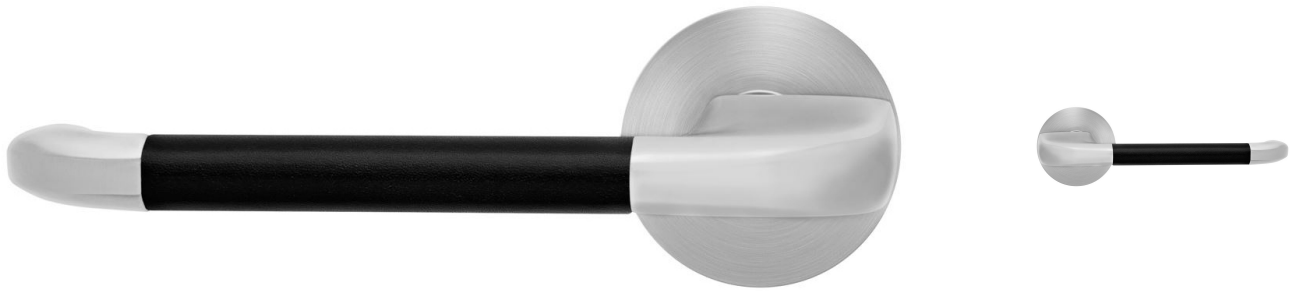

Door Handles With Ultra Thin Round Rose - Satin Stainless Steel With Black Leather

Product Images

Short Description

- Black leather wrapped door handles.
- Ultra thin round rose design.
- 55mm x 3mm rose.
- Satin stainless steel lever handle.

Description

- Satin stainless steel door handles with black leather wrap.
- Ultra thin back plate rose, only 3mm thick.
- High architectural quality, ideal for projects where top end design and functionality are paramount.
- Made from grade 304 stainless steel, and high grade leather wrap.

Base Material

- Made from grade 304 stainless steel.

Finish Details

- Satin stainless steel - (brushed finish) with black leather wrap.

Alternative Finishes Available

- Light brown leather wrap
- Dark brown leather wrap

Operation

- Both levers are sprung to ensure the lever always returns to its starting position.

Size Information

- Rose Diameter - 55mm
- Rose Thickness - 3mm - (Ultra Thin Design)
- Lever Length - 157mm