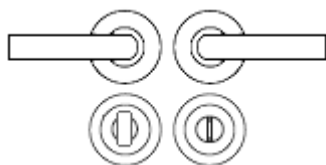

Matching Accessories

- **Standard escutcheon** - (key hole cover to suit regular "chubb style locks") - **23103.1**
- **Euro profile escutcheon** - (key hole cover to suit euro profile cylinders) - **23097.1**
- **Turn & emergency release** - (a thumbturn used to lock bathroom doors, WC's and toilet doors) - **20600.1**

Finish Details

- Satin chrome with brown leather wrap.

Alternative Finishes Available

- Polished chrome with brown leather wrap
- Satin chrome with black leather wrap

Operation

- Both levers are sprung to ensure the lever always returns to its starting position

Size Information

- Rose Diameter - 50mm
- Rose Thickness - 10mm
- Lever Length - 119mm
- Lever Diameter - 19mm