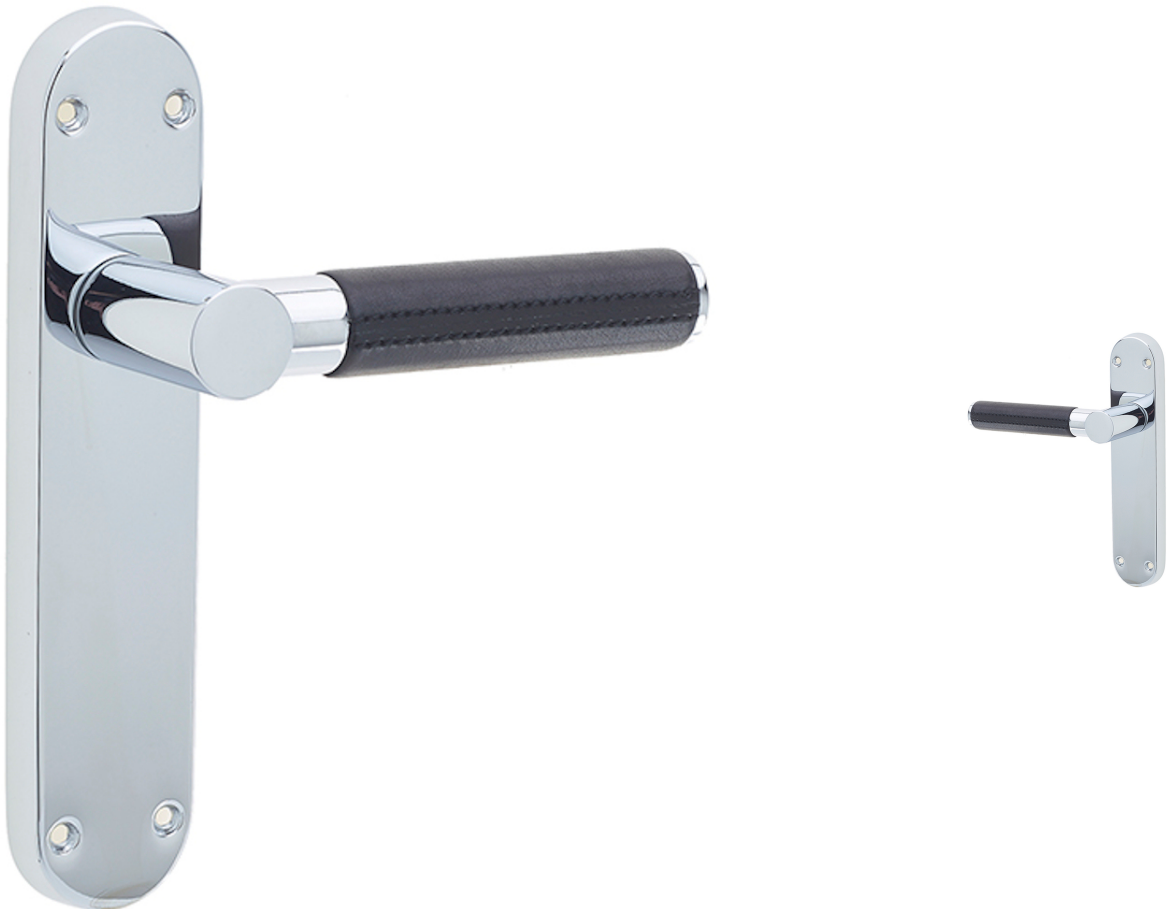

Door Handles With Backplate - Polished Chrome With Black Leather Wrap

Product Images

Description

- Tubular shape door handles with black leather wrap fitted to a radius design backplate.
- Polished (shiny) chrome finish lever handles.
- Ideal for residential use.
- Available in three options, latch plate, lock plate and bathroom turn & release plate.

Finish Details

- Polished chrome with black leather wrap.

Alternative Finishes Available

- Polished chrome with brown leather wrap
- Satin chrome with brown leather wrap
- Satin chrome with black leather wrap

Operation

- Both levers are sprung to ensure the lever always returns to its starting position

Size Information

- Back plate - 185mm x 39mm
- Spindle Size - 8mm x 8mm square - UK Standard.

Fixings

- Supplied with matching polished chrome wood screws.

Unit Of Sale

- Lever handles are sold in pairs. (One pair consists of 1x left hand and 1x right hand).

Products in this set

41293.1 - Ascot Lever Handles On Backplate - Latch Plate Set - Polished Chrome With Black Leather Wrap - Pair