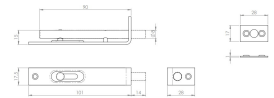

Small Flush Bolt With Slide Knob For Double Doors - Polished Brass (Lacquered)

Product Images

Description

- Small flush bolt, with slide knob for double doors.
- designed to be fitted into the leading edge of the slave door.

Base Material

- Solid brass

Finish

- Polished Brass

Dimensions

	Width	Height	Length
15065.1	17.5mm	28mm	101mm

Unit Of Sale

- Sold individually - each

Products in this set

15065.1 - Flush Bolt - 102mm x 17mm - Polished Brass (Lacquered) - Each