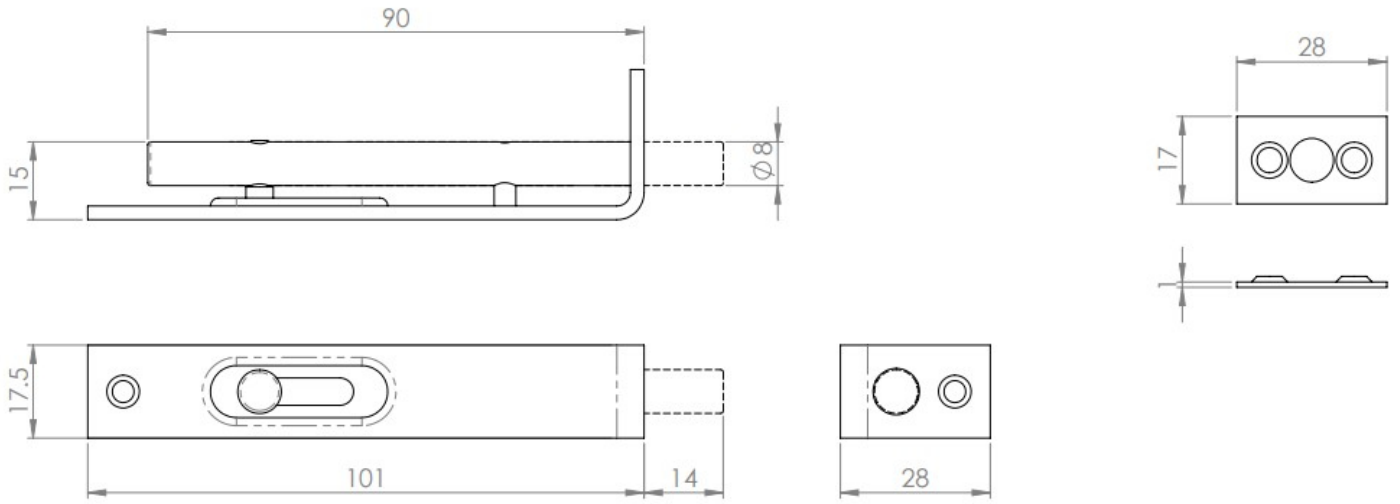

Small Flush Bolt With Slide Knob For Double Doors - Polished Brass (Lacquered)

Product Images

Description

- Small flush bolt, with slide knob for double doors.
- designed to be fitted into the leading edge of the slave door.

Base Material

- Solid brass

Finish

- Polished Brass

Dimensions

	Width	Height	Length
15065.1	17.5mm	28mm	101mm

Unit Of Sale

- Sold individually - each

Products in this set

15065.1 - Flush Bolt - 102mm x 17mm - Polished Brass (Lacquered) - Each