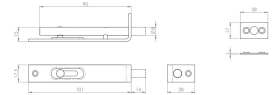

Small Flush Bolt With Slide Knob For Double Doors - Satin Nickel

Product Images

Description

- Small flush bolt, with slide knob for double doors.
- designed to be fitted into the leading edge of the slave door.

Base Material

- Solid brass

Finish

- Satin Nickel

Dimensions

	Width	Height	Length
15067.1	17.5mm	28mm	101mm

Unit Of Sale

- Sold individually - each

Products in this set

15067.1 - Flush Bolt - 101mm x 17mm - Satin Nickel - Each