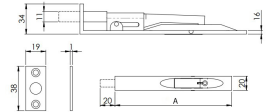

Lever Action Flush Bolt For Double Doors - Polished Brass (Lacquered)

Product Images

Description

- Lever action flush bolts for double doors.
- Designed to be fitted into the leading edge of the slave door.
- Available in six sizes

Base Material

- Solid brass

Finish

- Polished Brass

Dimensions

	Width	Height	Length (A)
15068.1	20mm	34mm	152mm
15068.2	20mm	34mm	254mm
15068.3	20mm	34mm	305mm
15068.4	20mm	34mm	450mm
15068.6	20mm	34mm	600mm
15068.6	20mm	34mm	202mm

Unit Of Sale

- Sold individually - each

Products in this set

15068.1 - Lever Action Flush Bolt For Double Doors - Polished Brass (Lacquered) - 152mm x 20mm - Each

15068.2 - Lever Action Flush Bolt For Double Doors - Polished Brass (Lacquered) - 254mm x 20mm - Each

15068.3 - Lever Action Flush Bolt For Double Doors - Polished Brass (Lacquered) - 305mm x 20mm - Each

15068.4 - Lever Action Flush Bolt For Double Doors - Polished Brass (Lacquered) - 450mm x 20mm - Each