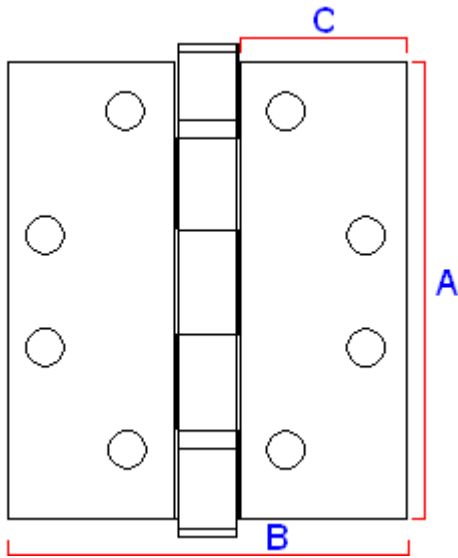


Ball Bearing Hinges - 76mm x 50mm - Matt Black

Product Images

Description

- Hinges suitable for internal or external doors

- 2 ball bearings for superior action and wear-ability

Finish

- Matt black

Dimensions

41465.1

Dimension On Diagram

Height (H)	76mm	A
Width (W)	50mm	B
Leaf Width	20mm	C
Thickness	2mm	N/A

Important Info Before You Buy

- Suitable for wooden doors
- Base material of steel
- We recommend this hinge for medium weight internal doors
- Hinges are sold and priced in pairs and come supplied with screws

Products in this set

41465.1 - Ball Bearing Hinges - 76mm x 50mm x 2mm - Matt Black - Pair - (2 Hinges)