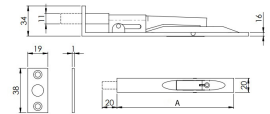

Lever Action Flush Bolt For Double Doors - Polished Chrome

Product Images

Description

- Lever action flush bolts for double doors.
- Designed to be fitted into the leading edge of the slave door.
- Available in six sizes

Base Material

- Solid brass

Finish

- Polished Chrome

Dimensions

	Width	Height	Length (A)
15069.1	20mm	34mm	152mm
15069.5	20mm	34mm	202mm
15069.2	20mm	34mm	254mm
15069.3	20mm	34mm	305mm
15069.4	20mm	34mm	450mm
15069.6	20mm	34mm	600mm

Unit Of Sale

- Sold individually - each

Products in this set

15069.1 - Lever Action Flush Bolt For Double Doors - Polished Chrome - 152mm x 20mm - Each

15069.5 - Lever Action Flush Bolt For Double Doors - Polished Chrome - 202mm x 20mm - Each

15069.6 - Lever Action Flush Bolt For Double Doors - Polished Chrome - 600mm x 20mm - Each