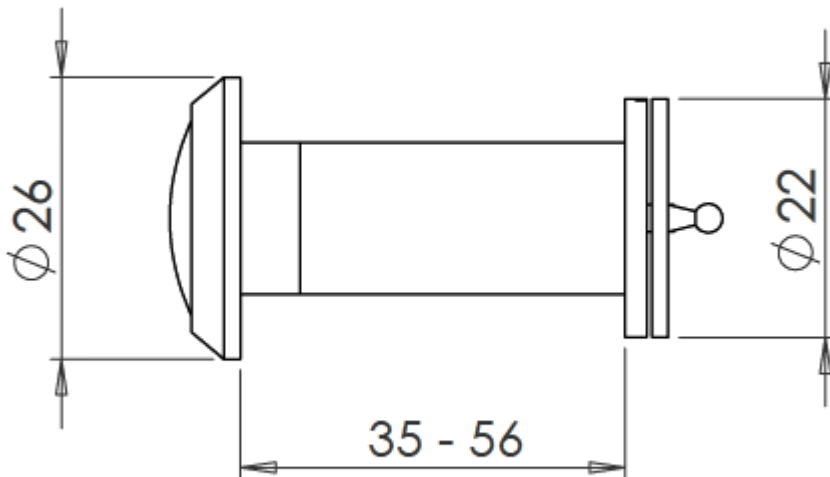


60 Minute Fire Rated Door Viewer - Spy Hole For Front Doors 35mm - 55mm Thick - Matt Black

Product Images

Description

- Matt black fire rated spy hole for front doors.
- Designed for use on 30 minute and 60 minute fire doors.

- FD30 and FD60 fire rated without intumescent.
- Perfect for retro-fitting standard door viewers.
- 19mm diameter crystal glass lenses.
- Robust shutter, cover for the inside of door included.
- Suits doors 35-55mm thick.
- Angle of vision 180°
- Manufactured to Technical Schedule TS002. for door viewers

Finish

- Matt black

Dimensions

- Outside lense diameter - 26mm
- Internal cover diameter - 22mm
- To suit door thickness - 35mm - 55mm
- Tube diameter - 14mm

Products in this set

41486.1 - 60 Minute Fire Rated Door Viewer - Spy Hole For Front Doors 35mm - 55mm Thick - Matt Black