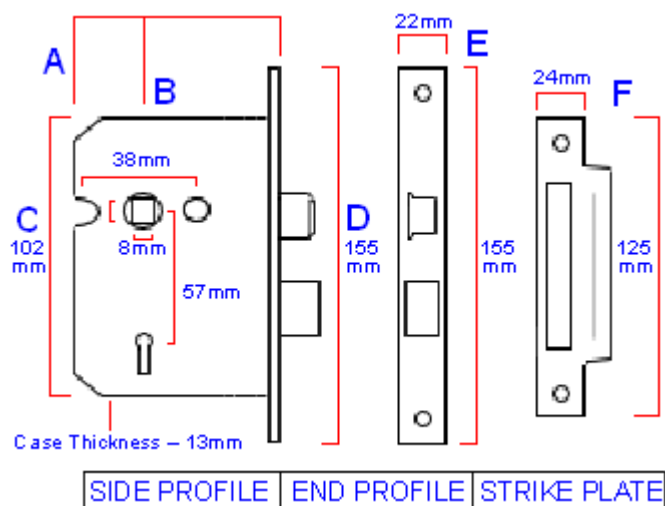

Operation

- Latch is withdrawn via a lever handle from either side of the door (handles sold separately).
- Deadbolt is locked and un-locked via the supplied cut keys.

Features

- Solid brass deadbolt and latch.
- Medium weight spring strength ideal for use with sprung lever furniture.
- Bolt through facility for bolt together fixing lever handles and accessories at 38mm centres.
- 8mm x 8mm spindle follower (to suit standard UK size spindles).
- Patented Easi-T latch reversal mechanism. - Latch can be reversed on site without taking the lock case apart.
- Reversible and adjustable strike plate.

Dimensions

- Available in two sizes
- 64mm case depth (44mm backset).
- 76mm case depth (57mm backset).

Item Code	Lock Case Depth (A)	Backset To Keyhole (B)
41489.1	64mm	44mm
41489.2	76mm	57mm

Standards This Product Conforms To