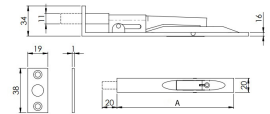

Lever Action Flush Bolt For Double Doors - Satin Nickel

Product Images

Description

- Lever action flush bolts for double doors.
- Designed to be fitted into the leading edge of the slave door.
- Available in four sizes

Base Material

- Solid brass

Finish

- Satin Nickel

Dimensions

	Width	Height	Length (A)
15070.1	20mm	34mm	152mm
15070.4	20mm	34mm	202mm
15070.2	20mm	34mm	254mm
15070.3	20mm	34mm	305mm

Unit Of Sale

- Sold individually - each

Products in this set

15070.1 - Lever Action Flush Bolt For Double Doors - Satin Nickel - 152mm x 20mm - Each

15070.4 - Lever Action Flush Bolt For Double Doors - Satin Nickel - 202mm x 20mm - Each

15070.2 - Lever Action Flush Bolt For Double Doors - Satin Nickel - 254mm x 20mm - Each

15070.3 - Lever Action Flush Bolt For Double Doors - Satin Nickel - 305mm x 20mm - Each