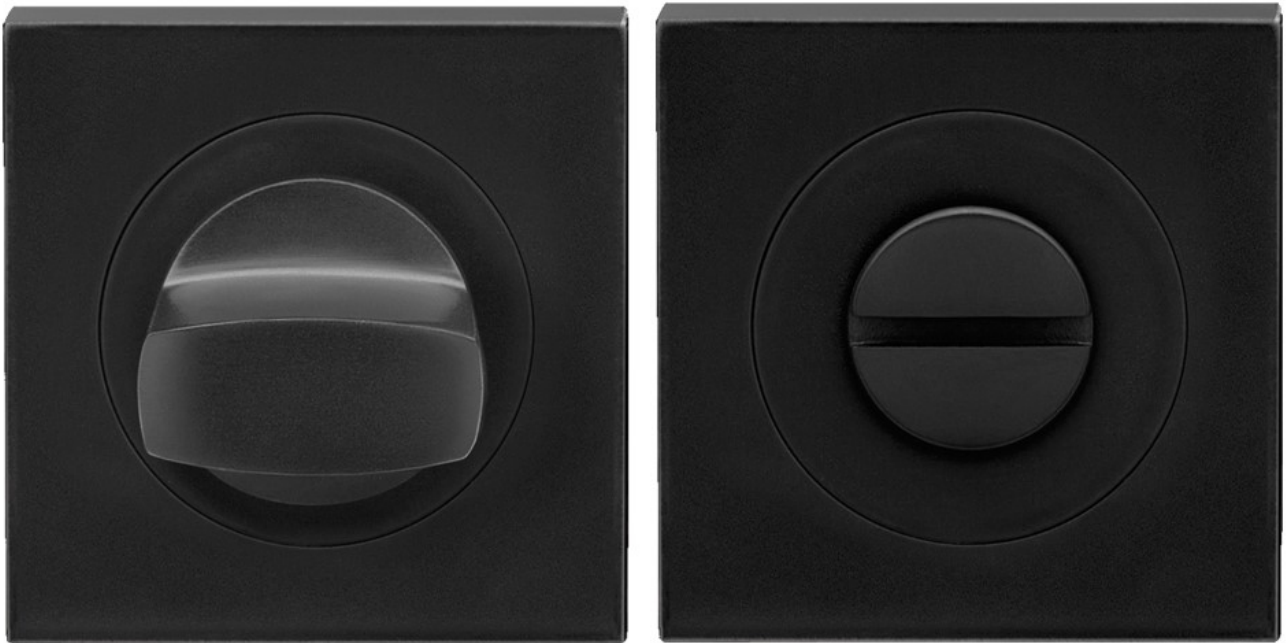

Bathroom Turn & Release Set - Square Shape - Matt Black

Product Images

Description

- Bathroom turn & release set
- Square shape with push on rose
- 52mm x 52mm x 10mm
- 5mm x 5mm square spindle
- Designed to be used in conjunction with a bathroom mortice lock or a tubular dead bolt.
- Allows a bathroom / WC to be locked from the inside, in the event of an emergency the door can be unlocked via a coin or screw driver from the outside.
- Matt black finish.

Products in this set

41510.1 - Bathroom Turn & Release Set - Square Shape - 52mm x 52mm x 10mm - Matt Black