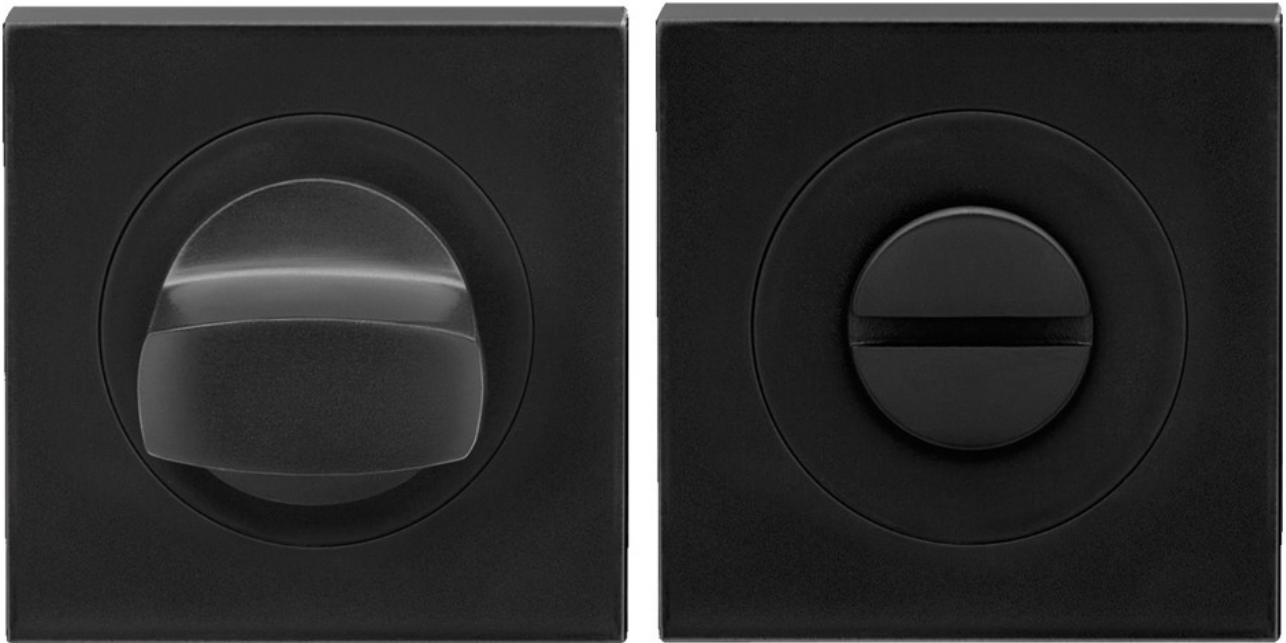

## Bathroom Turn & Release Set - Square Shape - Matt Black

### Description

---

- Bathroom turn & release set
- Square shape with push on rose
- 52mm x 52mm x 10mm
- 5mm x 5mm square spindle
- Designed to be used in conjunction with a bathroom mortice lock or a tubular dead bolt.
- Allows a bathroom / WC to be locked from the inside, in the event of an emergency the door can be unlocked via a coin or screw driver from the outside.
- Matt black finish.

## Products in this set

---

41510.1 - Bathroom Turn & Release Set - Square Shape - 52mm x 52mm x 10mm - Matt Black