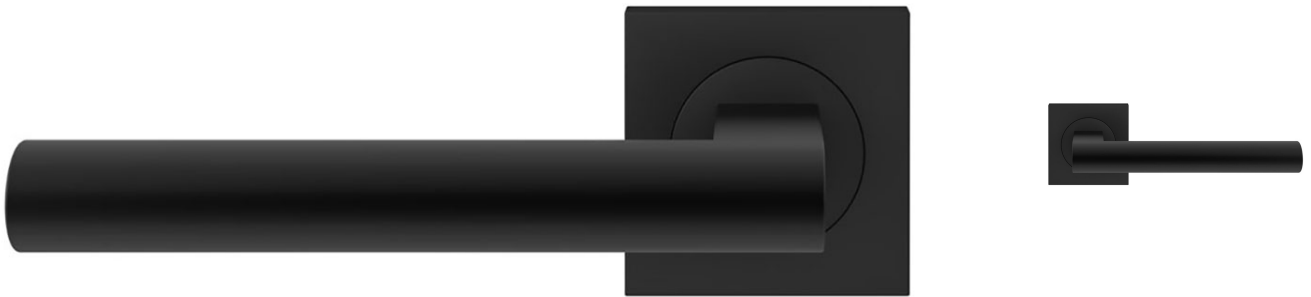

## Madeira Square Rose Lever Handles - Matt Black

### Description

---

- Madeira square rose lever handles.
- Matt black finish.
- Suitable for residential use or light commercial.
- Concealed bolt through fixings via three piece rose.
- Matching matt black accessories available including Standard escutcheons (keyhole covers), Euro profile escutcheons and a bathroom turn & release set.