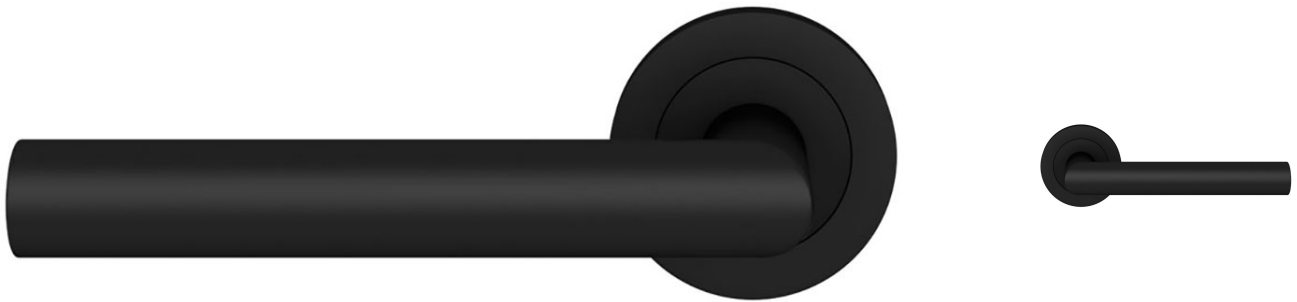

Rhodes Round Rose Lever Handles - Matt Black

Product Images

Description

- Rhodes round rose lever handles.
- Matt black finish.
- Suitable for residential use or light commercial.
- Concealed bolt through fixings via three piece rose.
- Matching matt black accessories available including Standard escutcheons (keyhole covers), Euro profile escutcheons and a bathroom turn & release set.

- **For Locking Bathroom Doors** - 1 x Pair Lever Handles Only + 1 x (Set) Turn & Emergency Release

Matching Accessories

- **Standard escutcheon** - (key hole cover to suit regular "chubb style locks") - **41509.1**
- **Euro profile escutcheon** - (key hole cover to suit euro profile cylinders) - **41508.1**
- **Turn & emergency release** - (a thumbturn used to lock bathroom doors, WC's and toilet doors) - **41511.1**

Base Material

- Made from stainless steel.

Finish Details

- Matt black finish.

Operation

- Both levers are sprung to ensure the lever always returns to its starting position.

Size Information

- Rose Diameter - 52mm
- Rose Thickness - 10mm

Spindle Size

- 8mm x 8mm square - UK Standard.

Fixings

- Concealed bolt together fixings via male and female bolts.
- Grub screw fixing to spindle for extra strength once fitted to the door.
- Comes supplied with male and female bolt through fixings and 8mm spindle.