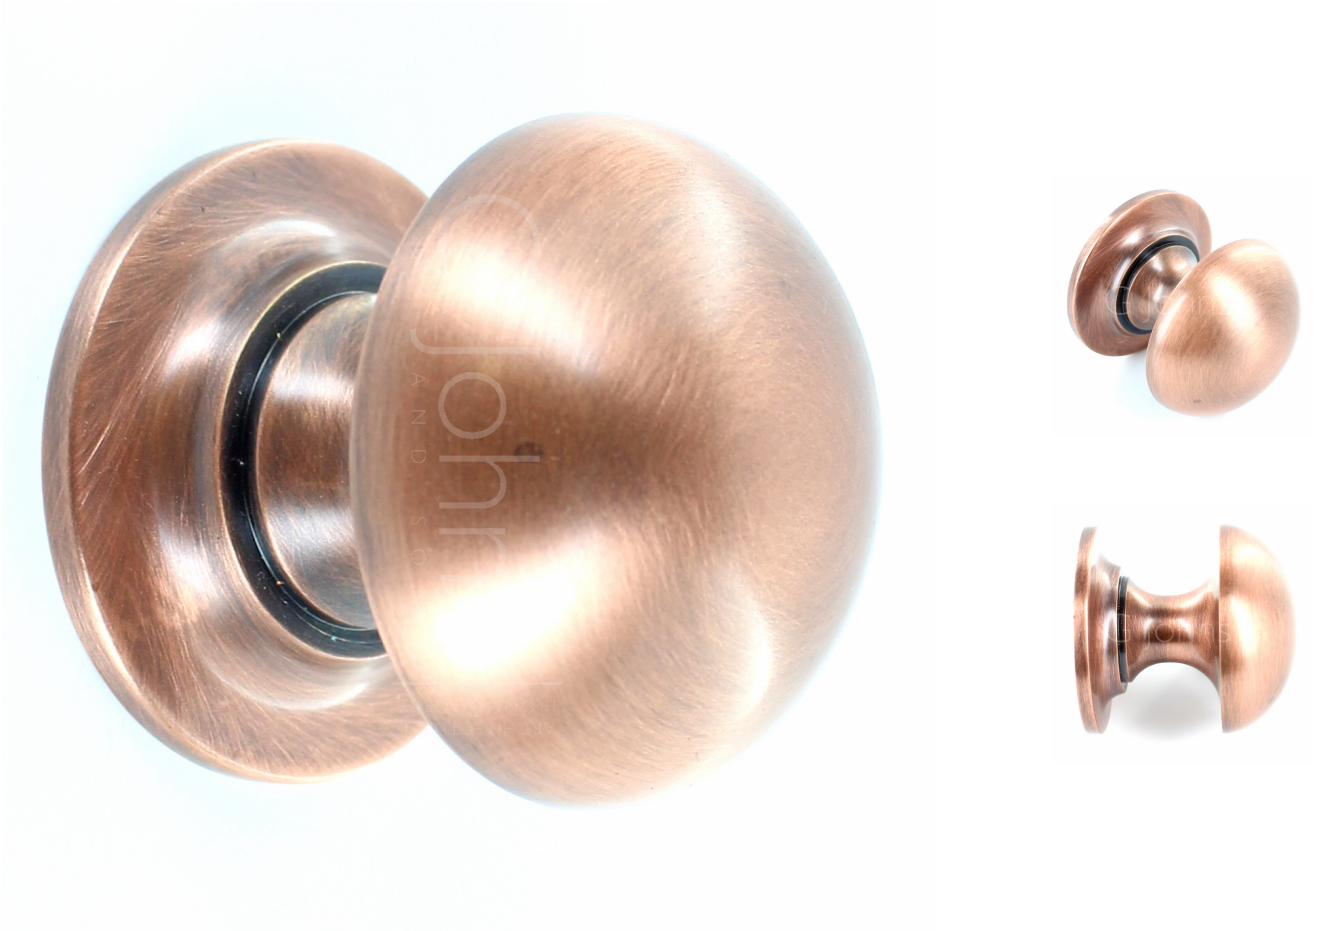

Mushroom Shape Cupboard Knob - Aged Satin Copper (Lacquered) - 38mm Diameter Knob - Each

Product Images

Description

- Mushroom shape cupboard door knob.
- Modern aged satin copper finish.
- Ideal for use on modern units including, kitchen cabinet doors, wardrobes, cupboard doors and drawers.
- Available in 1 size only this knob measure 38mm in diameter.

Size Details

Item Code	Knob Diameter	Backplate (Rose) Diameter	Projection From Door
-----------	---------------	---------------------------	----------------------

41556.1	38mm	-	39mm
---------	------	---	------

Base Material

- Made from brass.

Finish Details

- Aged satin copper that will darken over time.

Fixings

- Fixings included.

Usage

- Suitable for internal use.

Unit Of Sale

- These cupboard knobs are sold individually - (Each.)

Products in this set

41556.1 - Mushroom Shape Cupboard Knob - Aged Satin Copper (Lacquered) - 38mm Diameter Knob - Each