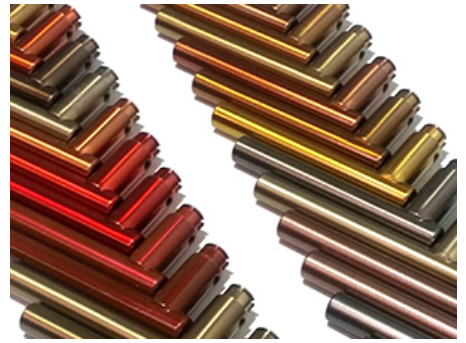

## Short Description

---

- High quality made to order custom rose.
- This bespoke rose is suitable for use with any of our bespoke handles and can be made in any size required.
- Made in the UK from solid brass using the latest CNC technology.
- Standard dimensions: 54mm / 62mm / 70mm.
- This rose is made to order in the UK, if you would like to change the design, add some custom detailing or alter the dimensions please contact us with your requirements.
- This range of door handles and roses is made to order in the UK with a lead time of 6 weeks.
- To co-ordinate with the lever handles in this range, we can also supply matching cupboard handles, cupboard knobs, pull handles, door knobs and sliding door handles.

Satin Brass

Polished Brass

Satin Nickel

Satin Chrome

Polished Chrome

Polished Nickel

Bespoke Finishing Also Available