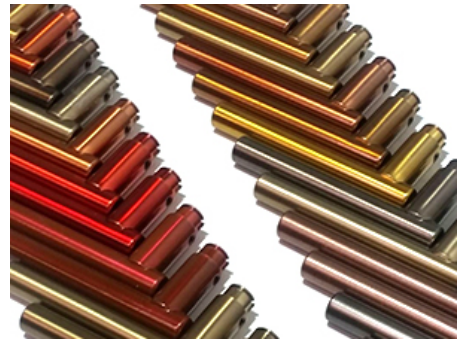

Earl Square Stepped Rose

£0.00

exc VAT: £0.00

Product Images

Short Description

- High quality made to order custom rose.
- This bespoke rose is suitable for use with any of our bespoke handles and can be made in any size required.
- Made in the UK from solid brass using the latest CNC technology.
- Standard dimensions: 54mm
- This rose is made to order in the UK, if you would like to change the design, add some custom detailing or alter the dimensions please contact us with your requirements.
- This range of door handles and roses is made to order in the UK with a lead time of 6 weeks.
- To co-ordinate with the lever handles in this range, we can also supply matching cupboard handles, cupboard knobs, pull handles, door knobs and sliding door handles.

Satin Brass

Polished Brass

Satin Nickel

Satin Chrome

Polished Chrome

Polished Nickel

Bespoke Finishing Also Available