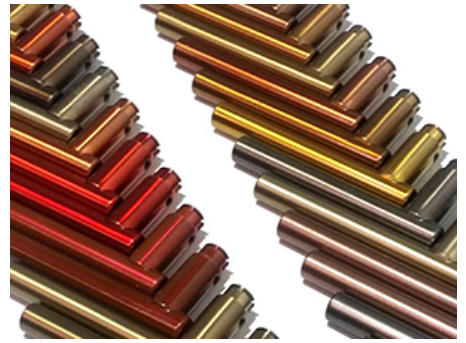

Garrett Rectangular Stepped Rose

£0.00

exc VAT: £0.00

Product Images

Short Description

- High quality made to order custom rose.
- This bespoke rose is suitable for use with any of our bespoke handles and can be made in any size required.
- Made in the UK from solid brass using the latest CNC technology.
- Standard dimensions: 54mm
- This rose is made to order in the UK, if you would like to change the design, add some custom detailing or alter the dimensions please contact us with your requirements.
- This range of door handles and roses is made to order in the UK with a lead time of 6 weeks.
- To co-ordinate with the lever handles in this range, we can also supply matching cupboard handles, cupboard knobs, pull handles, door knobs and sliding door handles.

Satin Brass

Polished Brass

Satin Nickel

Satin Chrome

Polished Chrome

Polished Nickel

Bespoke Finishing Also Available