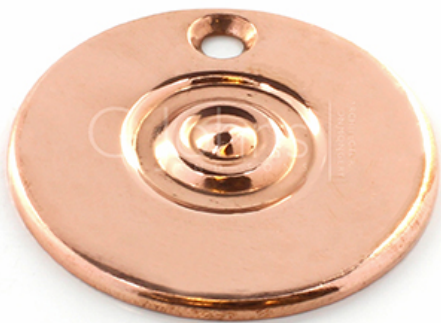

Garrett Rectangular Stepped Rose

£0.00

exc VAT: £0.00

Product Images

Short Description

- High quality made to order custom rose.
- This bespoke rose is suitable for use with any of our bespoke handles and can be made in any size required.
- Made in the UK from solid brass using the latest CNC technology.
- Standard dimensions: 54mm
- This rose is made to order in the UK, if you would like to change the design, add some custom detailing or alter the dimensions please contact us with your requirements.
- This range of door handles and roses is made to order in the UK with a lead time of 6 weeks.
- To co-ordinate with the lever handles in this range, we can also supply matching cupboard handles, cupboard knobs, pull handles, door knobs and sliding door handles.

Polished Copper

Satin Copper

Antique Copper

Bronze Finish

Black Bronze

Dark Bronze

Pewter Effect

Antique Brass