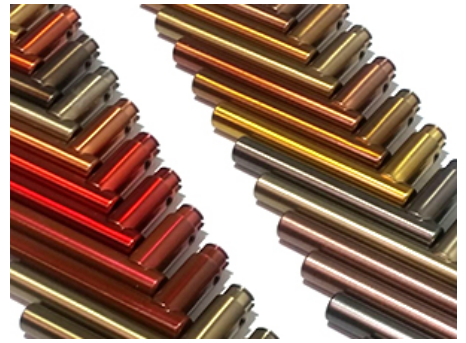

## Short Description

---

- High quality made to order custom rose.
- This bespoke rose is suitable for use with any of our bespoke handles and can be made in any size required.
- Made in the UK from solid brass using the latest CNC technology.
- Standard dimensions: 54mm
- This rose is made to order in the UK, if you would like to change the design, add some custom detailing or alter the dimensions please contact us with your requirements.
- This range of door handles and roses is made to order in the UK with a lead time of 6 weeks.
- To co-ordinate with the lever handles in this range, we can also supply matching cupboard handles, cupboard knobs, pull handles, door knobs and sliding door handles.

Satin Brass

Polished Brass

Satin Nickel

Satin Chrome

Polished Chrome

Polished Nickel

Bespoke Finishing Also Available