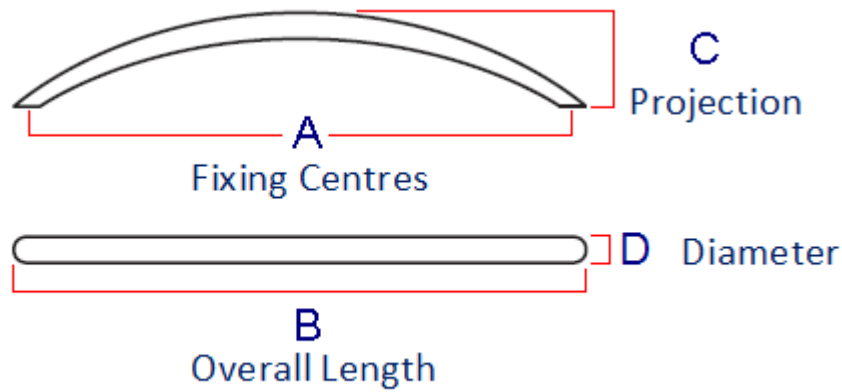

Size Details

Diagram May Not Represent Actual Shape Of The Handle

Item code	Bolt centers (A)	Overall Length (B)	Projection (C)	Diameter (D)
41577.2	128mm	151mm	30mm	10mm
41477.3	160mm	187mm	32mm	10mm

Base Material

- Made from steel.

Finish Details

- Matt black.

Fixings

- This handle is fitted via M4 bolts from the rear of the door / drawer - see below diagram.

- Bolt through fixings provide a superior strong fixing allowing this handle to be fitted to tall or heavy doors.
- Comes supplied with M4 (diameter) x 25mm (long) bolts - Suitable for use on 18mm thick doors.
- For doors thicker than 18mm, longer M4 fixing bolts are available to buy separately. (Product 30176)