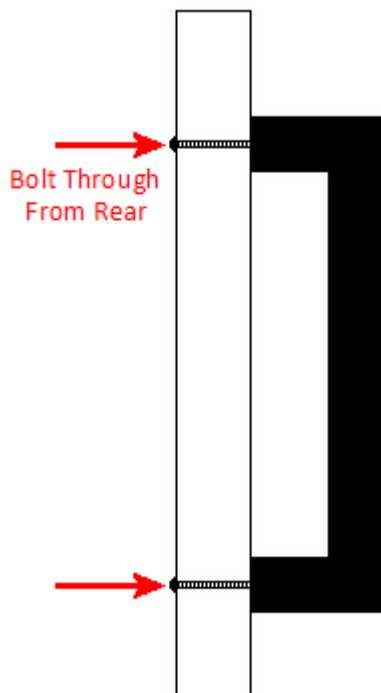

Bow Shape Cabinet Pull Handles - Available In Two Lengths - Matt Black

Product Images

Description

- A classic design bow handle, matt black finish
- Ideal for use with our urban matt black door handle collection.
- Available in two lengths.
- Comes supplied with M4 fixing bolts.
- Simple classic design is ideal for use on modern or traditional units including, kitchen cabinet doors, wardrobes, cupboard doors and drawers.

Size Details

Diagram May Not Represent Actual Shape Of The Handle

Item code	Bolt centers (A)	Overall Length (B)	Projection (C)	Diameter (D)
41577.2	128mm	151mm	30mm	10mm
41477.3	160mm	187mm	32mm	10mm

Base Material

- Made from steel.

Finish Details

- Matt black.

Fixings

- This handle is fitted via M4 bolts from the rear of the door / drawer - see below diagram.

- Bolt through fixings provide a superior strong fixing allowing this handle to be fitted to tall or heavy doors.
- Comes supplied with M4 (diameter) x 25mm (long) bolts - Suitable for use on 18mm thick doors.
- For doors thicker than 18mm, longer M4 fixing bolts are available to buy separately. (Product 30176)

Usage

- Suitable for internal use.

Unit Of Sale

- This cabinet handle is sold individually - (Each)

Products in this set

41577.2 - Bow Shape Cabinet Pull Handle - 128mm Fixing Centres - (151mm Overall Length) - Matt Black - Each