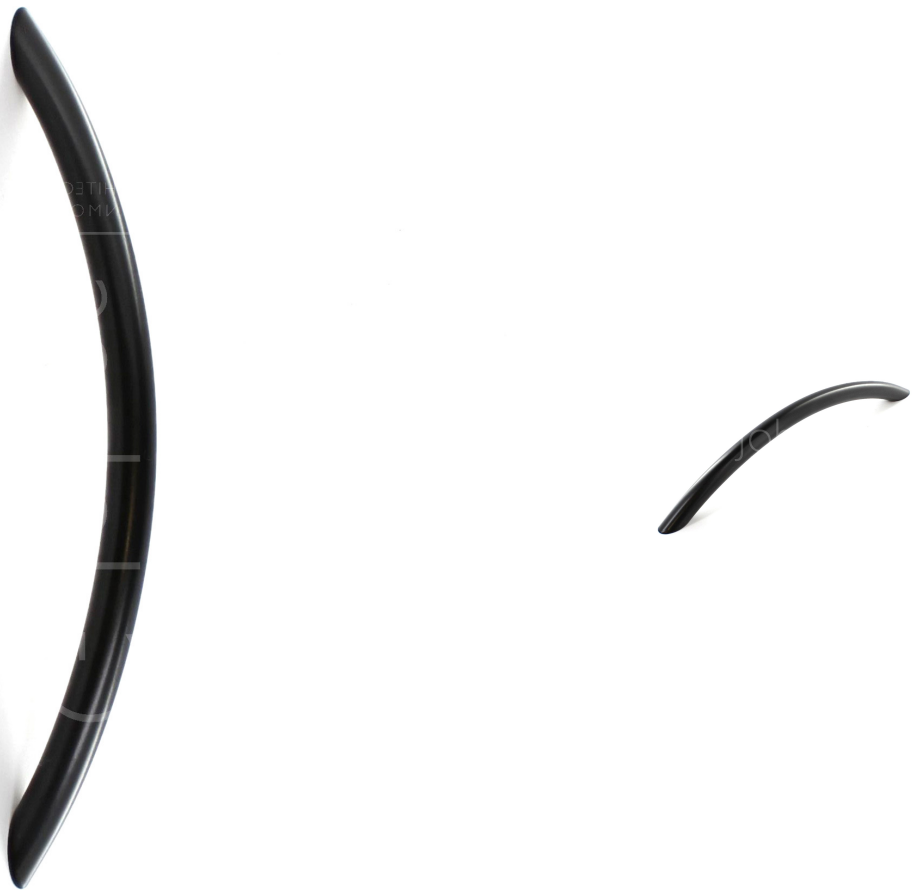

Bow Shape Cabinet Pull Handles - Available In Two Lengths - Matt Black

Product Images

Description

- A classic design bow handle, matt black finish
- Ideal for use with our urban matt black door handle collection.
- Available in two lengths.
- Comes supplied with M4 fixing bolts.
- Simple classic design is ideal for use on modern or traditional units including, kitchen cabinet doors, wardrobes, cupboard doors and drawers.

Size Details

Diagram May Not Represent Actual Shape Of The Handle

Item code	Bolt centers (A)	Overall Length (B)	Projection (C)	Diameter (D)
41577.2	128mm	151mm	30mm	10mm
41477.3	160mm	187mm	32mm	10mm

Base Material

- Made from steel.

Finish Details

- Matt black.

Fixings

- This handle is fitted via M4 bolts from the rear of the door / drawer - see below diagram.

- Bolt through fixings provide a superior strong fixing allowing this handle to be fitted to tall or heavy doors.
- Comes supplied with M4 (diameter) x 25mm (long) bolts - Suitable for use on 18mm thick doors.
- For doors thicker than 18mm, longer M4 fixing bolts are available to buy separately. (Product 30176)

Usage

- Suitable for internal use.

Unit Of Sale

- This cabinet handle is sold individually - (Each)

Products in this set

41577.2 - Bow Shape Cabinet Pull Handle - 128mm Fixing Centres - (151mm Overall Length) - Matt Black - Each