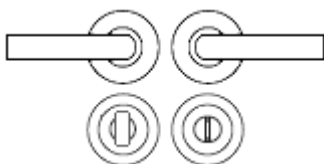


Torrino Square Rose Lever Handles - Satin Nickel With Carbon Fibre Insert

Product Images

Description

- Torino square rose lever handles.
- Satin nickel finish with carbon fibre insert.
- Suitable for residential use or light commercial.
- Concealed bolt through fixings via three piece rose.
- Matching accessories available including standard escutcheons (keyhole covers), euro profile escutcheons and a bathroom turn & release set.

How To Order Lever Handles With A Rose

- **For Non-Locking Doors** - 1 x (Pair) Lever Handles Only

- **For Locking Doors** - 1 x (Pair) Lever Handles Only + 2 x (Each) Standard Escutcheons

- **For Euro Cylinder Locking Doors** - 1 x (Pair) Lever Handles Only + 2 x (Each) Euro Escutcheons

- **For Locking Bathroom Doors** - 1 x Pair Lever Handles Only + 1 x (Set) Turn & Emergency Release

Matching Accessories

- **Standard escutcheon** - (key hole cover to suit regular "chubb style locks")
- **Euro profile escutcheon** - (key hole cover to suit euro profile cylinders)
- **Turn & emergency release** - (a thumbturn used to lock bathroom doors, WC's and toilet doors)

Size Information

- Rose Diameter - 52mm
- Rose Thickness - 10mm

Spindle Size

- 8mm x 8mm square - UK Standard.

Fixings

- Concealed bolt together fixings via male and female bolts.
- Grub screw fixing to spindle for extra strength once fitted to the door.
- Comes supplied with male and female bolt through fixings and 8mm spindle.