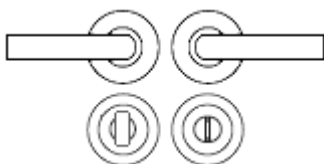

Matching Accessories

- **Standard escutcheon** - (key hole cover to suit regular "chubb style locks")
- **Euro profile escutcheon** - (key hole cover to suit euro profile cylinders)
- **Turn & emergency release** - (a thumbturn used to lock bathroom doors, WC's and toilet doors)

Base Material

- Made from stainless steel.

Finish Details

- Polished Chrome.
- Satin Chrome.
- Fully customisable with a selection of inserts.