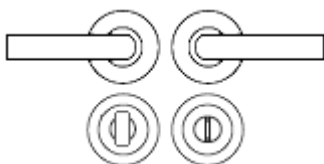


Torrino Square Rose Lever Handles - Satin Nickel Satin White Insert

Product Images

Description

- Torino square rose lever handles.
- Satin nickel finish with satin white insert.
- Suitable for residential use or light commercial.
- Concealed bolt through fixings via three piece rose.
- Matching accessories available including standard escutcheons (keyhole covers), euro profile escutcheons and a bathroom turn & release set.

How To Order Lever Handles With A Rose

- **For Non-Locking Doors** - 1 x (Pair) Lever Handles Only

- **For Locking Doors** - 1 x (Pair) Lever Handles Only + 2 x (Each) Standard Escutcheons

- **For Euro Cylinder Locking Doors** - 1 x (Pair) Lever Handles Only + 2 x (Each) Euro Escutcheons

- **For Locking Bathroom Doors** - 1 x Pair Lever Handles Only + 1 x (Set) Turn & Emergency Release

Matching Accessories

- **Standard escutcheon** - (key hole cover to suit regular "chubb style locks")
- **Euro profile escutcheon** - (key hole cover to suit euro profile cylinders)
- **Turn & emergency release** - (a thumbturn used to lock bathroom doors, WC's and toilet doors)

Size Information

- Rose Diameter - 52mm
- Rose Thickness - 10mm

Spindle Size

- 8mm x 8mm square - UK Standard.

Fixings

- Concealed bolt together fixings via male and female bolts.
- Grub screw fixing to spindle for extra strength once fitted to the door.
- Comes supplied with male and female bolt through fixings and 8mm spindle.