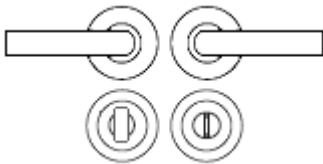


Lupus Round Rose Lever Door Handles - Suitable For Use On FD30 / FD60 Fire Doors - Polished Chrome - Pair

Product Images

Description

- Lupus Round Rose Lever Door Handles.
- Contemporary design door handle set fitted to a round rose.
- Screw on rose with male and female bolt through fixings.
- Suitable for residential use.

How To Order Lever Handles With A Rose

- **For Non-Locking Doors** - 1 x (Pair) Lever Handles Only

- **For Locking Doors** - 1 x (Pair) Lever Handles Only + 2 x (Each) Standard Escutcheons

- **For Euro Cylinder Locking Doors** - 1 x (Pair) Lever Handles Only + 2 x (Each) Euro Escutcheons

- **For Locking Bathroom Doors** - 1 x Pair Lever Handles Only + 1 x (Set) Turn & Emergency Release

Matching Accessories

- **Standard escutcheon** - (key hole cover to suit regular "chubb style locks")
- **Euro profile escutcheon** - (key hole cover to suit euro profile cylinders)
- **Turn & emergency release** - (a thumbturn used to lock bathroom doors, WC's and toilet doors)

Base Material

- Made from a zinc alloy.

Operation

- Both levers are sprung to ensure the lever always returns to its starting position.

Size Information

- Rose Diameter - 50mm

Spindle Size

- 8mm x 8mm square - UK Standard.