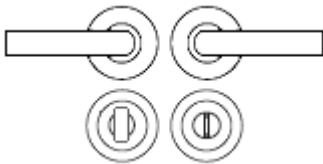


Pavo Round Rose Lever Door Handles - Suitable For Use On FD30 / FD60 Fire Doors - Satin Chrome - Pair

Product Images

Description

- Pavo Round Rose Lever Door Handles.
- Contemporary design door handle set fitted to a round rose.
- Screw on rose with male and female bolt through fixings.
- Suitable for residential use.

How To Order Lever Handles With A Rose

- **For Non-Locking Doors** - 1 x (Pair) Lever Handles Only

- **For Locking Doors** - 1 x (Pair) Lever Handles Only + 2 x (Each) Standard Escutcheons

- **For Euro Cylinder Locking Doors** - 1 x (Pair) Lever Handles Only + 2 x (Each) Euro Escutcheons

- **For Locking Bathroom Doors** - 1 x Pair Lever Handles Only + 1 x (Set) Turn & Emergency Release

Matching Accessories

- **Standard escutcheon** - (key hole cover to suit regular "chubb style locks")
- **Euro profile escutcheon** - (key hole cover to suit euro profile cylinders)
- **Turn & emergency release** - (a thumbturn used to lock bathroom doors, WC's and toilet doors)

Base Material

- Made from a zinc alloy.

Operation

- Both levers are sprung to ensure the lever always returns to its starting position.

Size Information

- Rose Diameter - 50mm

Spindle Size

- 8mm x 8mm square - UK Standard.