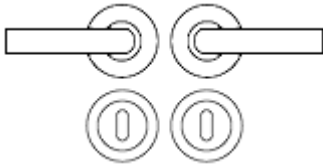


Pavo Round Rose Lever Door Handles - Suitable For Use On FD30 / FD60 Fire Doors - Satin Chrome - Pair

Product Images

Description

- Pavo Round Rose Lever Door Handles.
- Contemporary design door handle set fitted to a round rose.
- Screw on rose with male and female bolt through fixings.
- Suitable for residential use.

How To Order Lever Handles With A Rose

- **For Non-Locking Doors** - 1 x (Pair) Lever Handles Only

- **For Locking Doors** - 1 x (Pair) Lever Handles Only + 2 x (Each) Standard Escutcheons

- **For Euro Cylinder Locking Doors** - 1 x (Pair) Lever Handles Only + 2 x (Each) Euro Escutcheons

Base Material

- Made from a zinc alloy.

Operation

- Both levers are sprung to ensure the lever always returns to its starting position.

Size Information

- Rose Diameter - 50mm

Spindle Size

- 8mm x 8mm square - UK Standard.