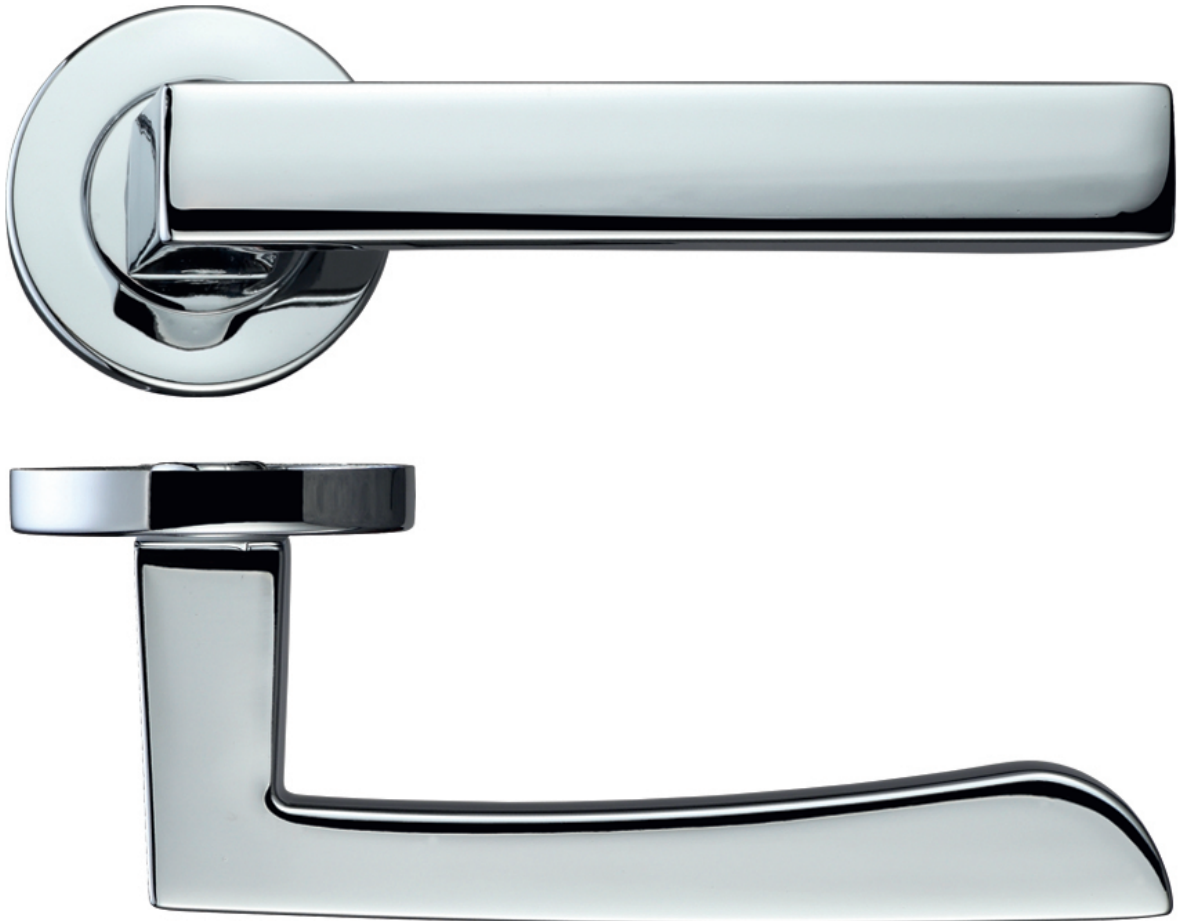

Mensa Round Rose Lever Door Handles - Suitable For Use On FD30 / FD60 Fire Doors - Polished Chrome - Pair

Product Images

Description

- Mensa Round Rose Lever Door Handles.
- Contemporary design door handle set fitted to a round rose.
- Screw on rose with male and female bolt through fixings.
- Suitable for residential use.

- **For Locking Bathroom Doors** - 1 x Pair Lever Handles Only + 1 x (Set) Turn & Emergency Release

Matching Accessories

- **Standard escutcheon** - (key hole cover to suit regular "chubb style locks")
- **Euro profile escutcheon** - (key hole cover to suit euro profile cylinders)
- **Turn & emergency release** - (a thumbturn used to lock bathroom doors, WC's and toilet doors)

Base Material

- Made from a zinc alloy.

Operation

- Both levers are sprung to ensure the lever always returns to its starting position.

Size Information

- Rose Diameter - 50mm

Spindle Size

- 8mm x 8mm square - UK Standard.

Products in this set

41646.1 - Mensa Round Rose Lever Door Handles - Tested For Use With FD30 / FD60 Fire Doors - Polished Chrome - Pair