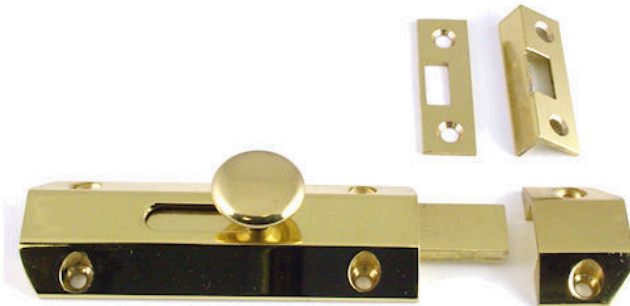

Surface Mounted Slide Bolts - Architectural Range - Polished Brass (Lacquered)

Product Images

Description

- Architectural heavy quality door bolts
- Suitable for inward and outward opening doors
- Available in four sizes

Base Material

- Solid brass

Finish

- Polished Brass

Dimensions

	Width	Height	Length (A)
15090.1	36mm	26mm	100mm
15090.2	36mm	26mm	150mm
15090.3	36mm	26mm	200mm
15090.4	36mm	26mm	250mm

Unit Of Sale

- Sold individually - each

Products in this set

15090.2 - Architectural Quality Bolt - Polished Brass (Lacquered) - 150mm x36mm - Each

15090.3 - Architectural Quality Bolt - Polished Brass (Lacquered) - 200mm x36mm - Each

15090.1 - Architectural Quality Bolt - Polished Brass (Lacquered) - 100mm x36mm - Each

15090.4 - Architectural Quality Bolt - Polished Brass (Lacquered) - 250mm x36mm - Each