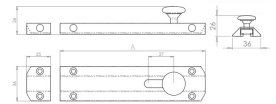

Surface Mounted Slide Bolts - Architectural Range - Polished Brass (Lacquered)

Product Images

Description

- Architectural heavy quality door bolts
- Suitable for inward and outward opening doors
- Available in four sizes

Base Material

- Solid brass

Finish

- Polished Brass

Dimensions

	Width	Height	Length (A)
15090.1	36mm	26mm	100mm
15090.2	36mm	26mm	150mm
15090.3	36mm	26mm	200mm
15090.4	36mm	26mm	250mm

Unit Of Sale

- Sold individually - each

Products in this set

15090.2 - Architectural Quality Bolt - Polished Brass (Lacquered) - 150mm x36mm - Each

15090.3 - Architectural Quality Bolt - Polished Brass (Lacquered) - 200mm x36mm - Each

15090.1 - Architectural Quality Bolt - Polished Brass (Lacquered) - 100mm x36mm - Each

15090.4 - Architectural Quality Bolt - Polished Brass (Lacquered) - 250mm x36mm - Each