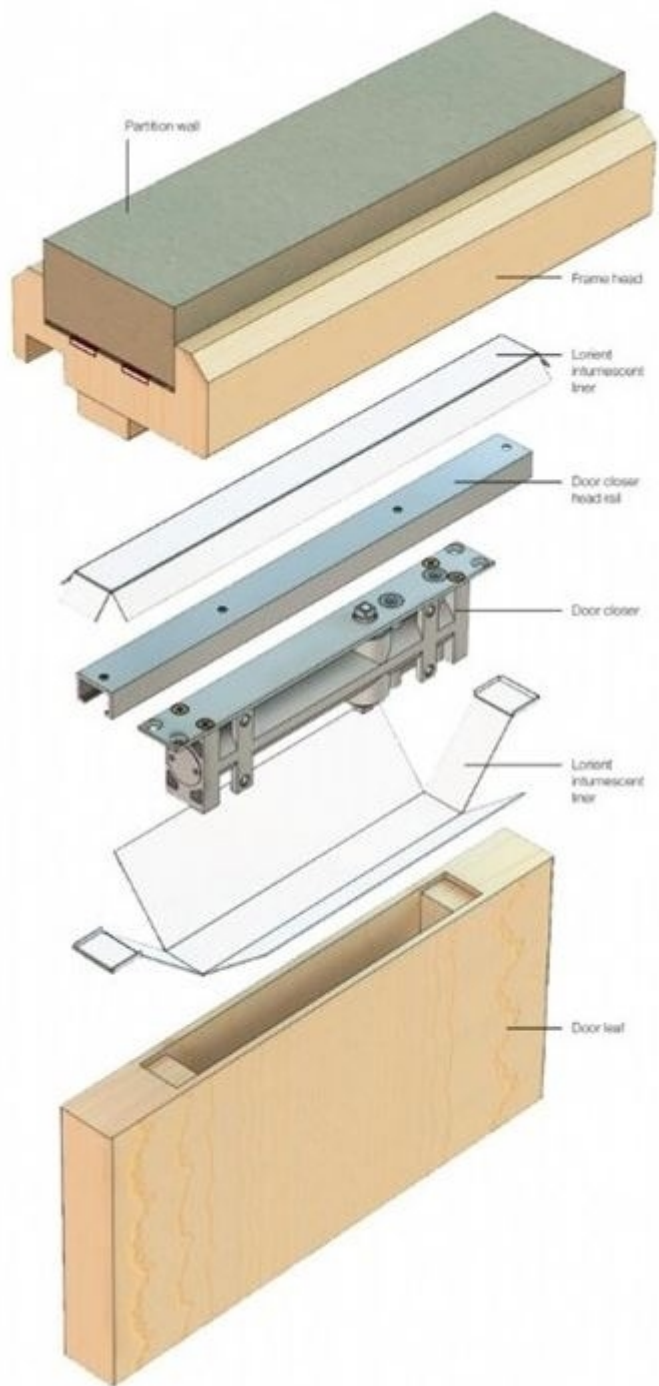

Intumescent Pack For 41662 Concealed CAM Action Overhead Door Closer

Product Images

Description

- Intumescent kit to suit the 41662 concealed CAM action overhead door closer.
- This intumescent kit must be used when installing the 41662 door closer into a fire door.
- Suitable for use with FD30 and FD60 fire doors.

Products in this set

41663.1 - Intumescent Kit To Suit 41662 Concealed CAM Action Overhead Door Closer