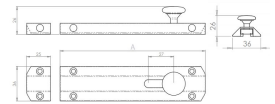

Surface Mounted Slide Bolts - Architectural Range - Satin Chrome

Product Images

Description

- Architectural heavy quality door bolts
- Suitable for inward and outward opening doors
- Available in four sizes

Base Material

- Solid brass

Finish

- Satin Chrome

Dimensions

	Width	Height	Length (A)
15092.1	36mm	26mm	100mm
15092.2	36mm	26mm	150mm
15092.3	36mm	26mm	200mm
15092.4	36mm	26mm	250mm

Unit Of Sale

- Sold individually - each

Products in this set

15092.1 - Architectural Quality Bolt - Satin Chrome - 100mm x36mm - Each

15092.2 - Architectural Quality Bolt - Satin Chrome - 150mm x35mm - Each

15092.3 - Architectural Quality Bolt - Satin Chrome - 200mm x35mm - Each

15092.4 - Architectural Quality Bolt - Satin Chrome - 250mm x35mm - Each