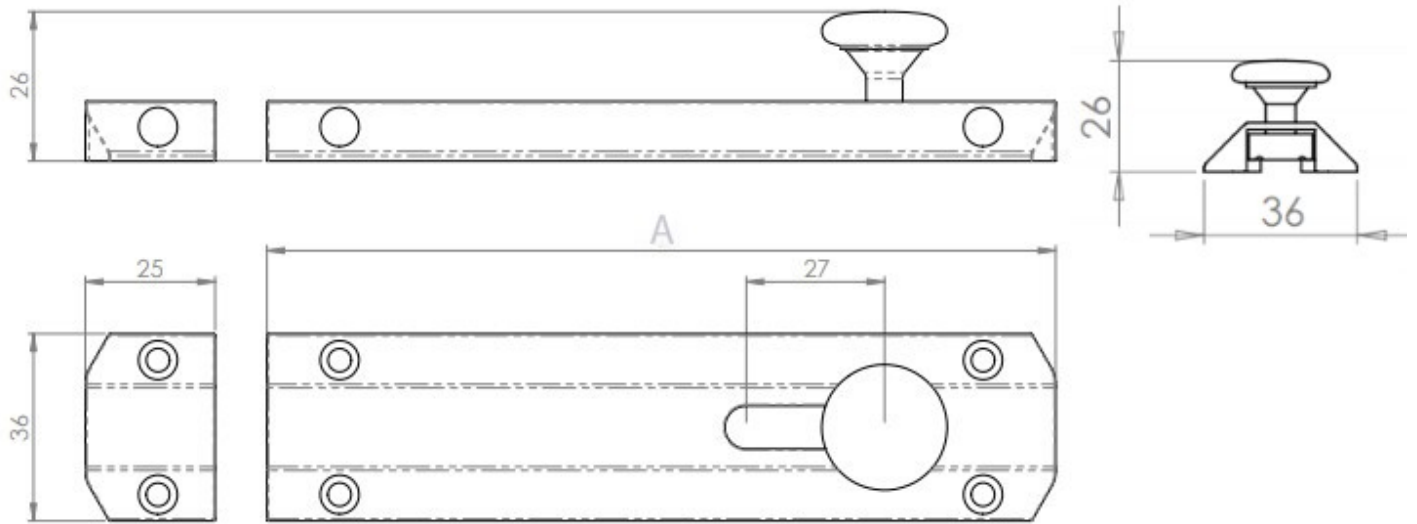

Surface Mounted Slide Bolts - Architectural Range - Satin Chrome

Product Images

Description

- Architectural heavy quality door bolts
- Suitable for inward and outward opening doors
- Available in four sizes

Base Material

- Solid brass

Finish

- Satin Chrome

Dimensions

	Width	Height	Length (A)
15092.1	36mm	26mm	100mm
15092.2	36mm	26mm	150mm
15092.3	36mm	26mm	200mm
15092.4	36mm	26mm	250mm

Unit Of Sale

- Sold individually - each

Products in this set

15092.1 - Architectural Quality Bolt - Satin Chrome - 100mm x36mm - Each

15092.2 - Architectural Quality Bolt - Satin Chrome - 150mm x35mm - Each

15092.3 - Architectural Quality Bolt - Satin Chrome - 200mm x35mm - Each

15092.4 - Architectural Quality Bolt - Satin Chrome - 250mm x35mm - Each