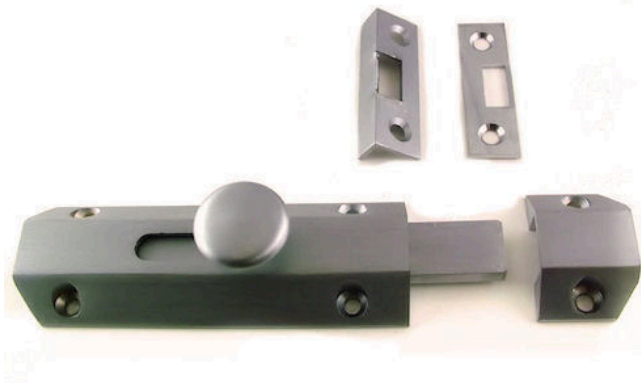

Surface Mounted Slide Bolts - Architectural Range - Satin Chrome

Product Images

Description

- Architectural heavy quality door bolts
- Suitable for inward and outward opening doors
- Available in four sizes

Base Material

- Solid brass

Finish

- Satin Chrome

Dimensions

	Width	Height	Length (A)
15092.1	36mm	26mm	100mm
15092.2	36mm	26mm	150mm
15092.3	36mm	26mm	200mm
15092.4	36mm	26mm	250mm

Unit Of Sale

- Sold individually - each

Products in this set

15092.1 - Architectural Quality Bolt - Satin Chrome - 100mm x36mm - Each

15092.2 - Architectural Quality Bolt - Satin Chrome - 150mm x35mm - Each

15092.3 - Architectural Quality Bolt - Satin Chrome - 200mm x35mm - Each

15092.4 - Architectural Quality Bolt - Satin Chrome - 250mm x35mm - Each