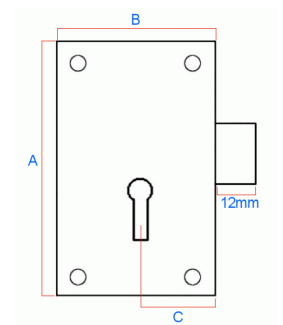

Traditional 1 Lever Straight Cupboard Lock With Key - Brass

Product Images

Description

- 1 Lever traditional straight pattern cupboard lock.
- Surface mounted.
- Dual handed, this lock can be fitted vertically or horizontally.
- Supplied with 2 keys.

Keyed Alike Locks

- All locks are keyed alike (only 1 x key blank available).

Dimensions