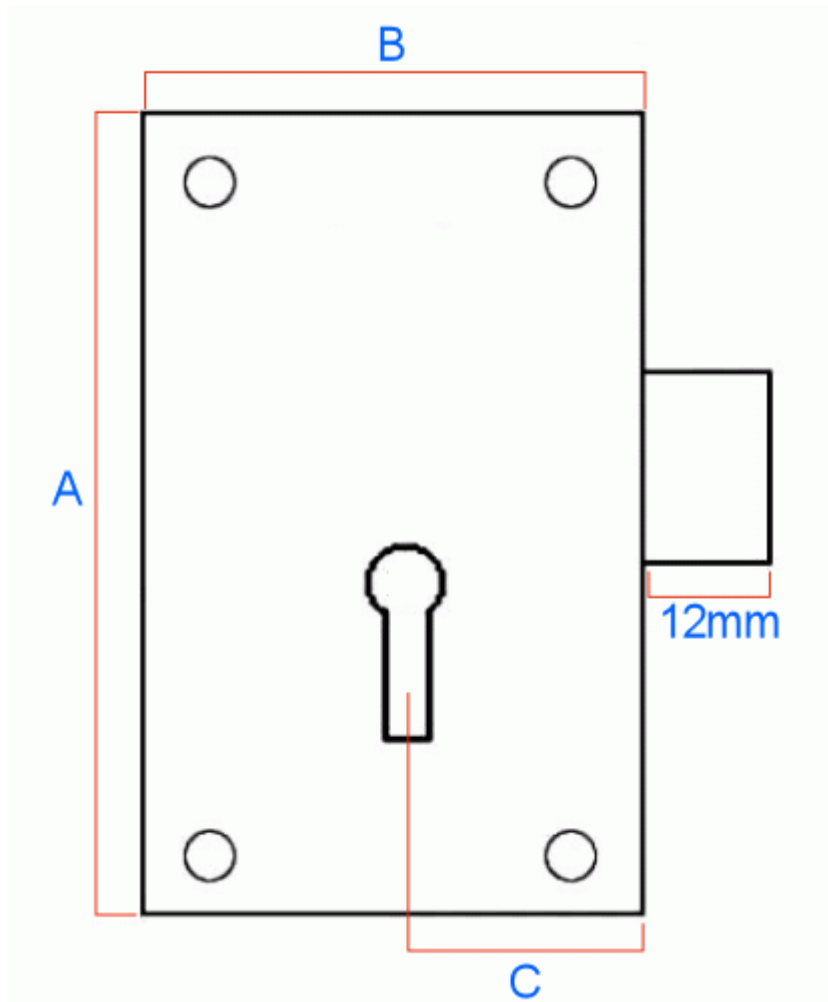

Traditional 1 Lever Straight Cupboard Lock With Key - Brass

Product Images

Description

- 1 Lever traditional straight pattern cupboard lock.
- Surface mounted.
- Dual handed, this lock can be fitted vertically or horizontally.
- Supplied with 2 keys.

Keyed Alike Locks

- All locks are keyed alike (only 1 x key blank available).

Dimensions

	41736.1	41736.2	41736.3	41736.4	Dimension On Diagram
Body Height	38mm	51mm	63mm	76mm	A
Body Width	21mm	26mm	32mm	38mm	B
Backset	10mm	13mm	16mm	19mm	C

Unit Of Sale

- Sold individually (each).
- Supplied with 2 x keys and fixing screws.

Products in this set

41736.1 - 1 Lever Straight Cupboard Lock With Key - 38mm Height x 21mm Width - (10mm Backset) - Brass

41736.4 - 1 Lever Straight Cupboard Lock With Key - 76mm Height x 38mm Width - (19mm Backset) - Brass