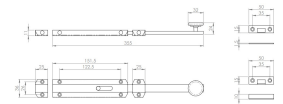

Surface Mounted Slide Bolts - Extended Design - Architectural Range - Polished Chrome

Product Images

Description

- Architectural heavy quality extended door bolts
- Suitable for inward and outward opening doors

Base Material

- Solid brass

Finish

- Polished Chrome

Dimensions

	Width	Height	Length
15094.1	36mm	26mm	355mm

Unit Of Sale

- Sold individually - each

Products in this set

15094.1 - Architectural Quality Extended Bolt - Polished Chrome - 355mm x 36mm - Each