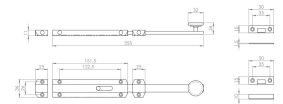

Surface Mounted Slide Bolts - Extended Design - Architectural Range - Satin Chrome

Product Images

Description

- Architectural heavy quality extended door bolts
- Suitable for inward and outward opening doors

Base Material

- Solid brass

Finish

- Satin Chrome

Dimensions

	Width	Height	Length
15095.1	36mm	26mm	355mm

Unit Of Sale

- Sold individually - each

Products in this set

15095.1 - Architectural Quality Extended Bolt - Satin Chrome - 355mm x 36mm - Each