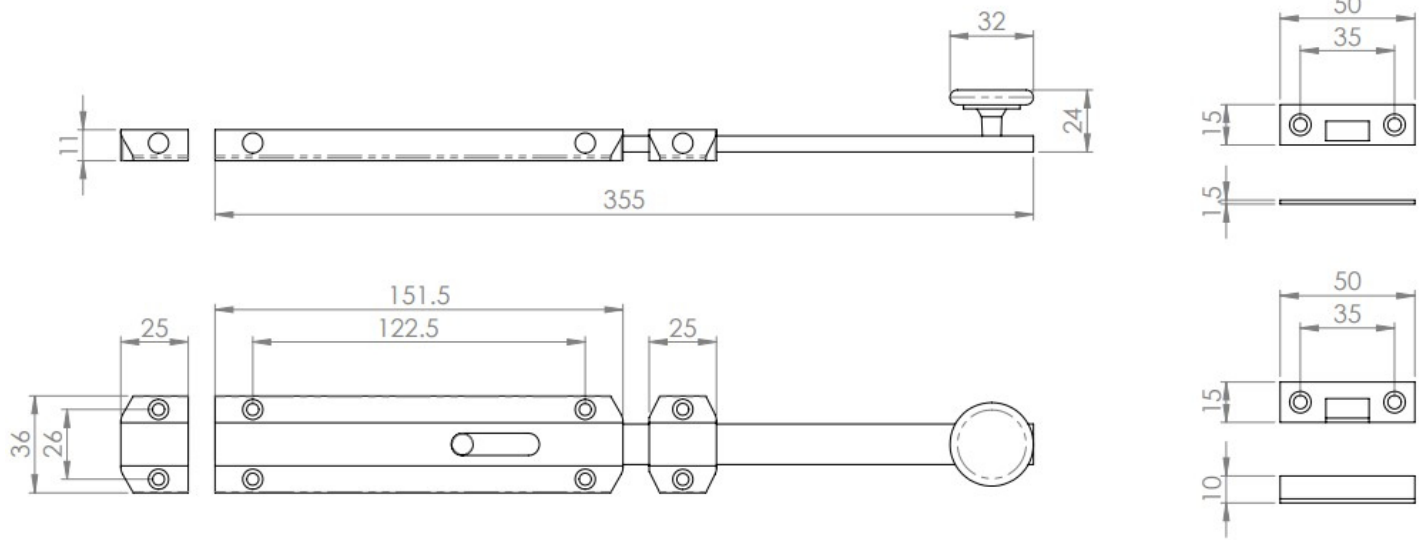

Surface Mounted Slide Bolts - Extended Design - Architectural Range - Satin Chrome

Product Images

Description

- Architectural heavy quality extended door bolts
- Suitable for inward and outward opening doors

Base Material

- Solid brass

Finish

- Satin Chrome

Dimensions

	Width	Height	Length
15095.1	36mm	26mm	355mm

Unit Of Sale

- Sold individually - each

Products in this set

15095.1 - Architectural Quality Extended Bolt - Satin Chrome - 355mm x 36mm - Each