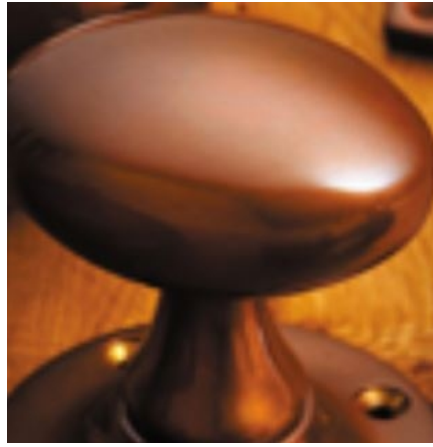


Oval Knob On Raised Edge Covered Rose

£0.00

exc VAT: £0.00

Product Images

Short Description

- 1754COV57B Traditional English made door knobs with concealed fixed roses. Oval Knob On Raised Edge Covered Rose.
- Dimensions 57mm
(Each inner rose supplied with 3 woodscrews)

Also available:

175COV57A- On Plain Edge Rose

1754COV57C- On Reeded Edge Rose

- Ideal for use in kitchens, bedrooms and bathrooms.
- To co-ordinate with this T Bar Door Pull we can also supply matching door handles, lever handles and pull handles.
- This range is made to order in the UK please allow 6 weeks for delivery. Please contact us for prices and further information.
- Available in 27 luxury finishes from aged brass and dark bronze to distressed nickel and polished chrome (please see below list for the full the selection).

Distressed Oil Rubbed Bronze

Oil Rubbed Bronze

Dark Bronze Metal Antique

Matte Black Bronze

Tudor Bronze

Autumn Bronze

Imitation Bronze Unlacquered

Imitation Bronze Metal Antique