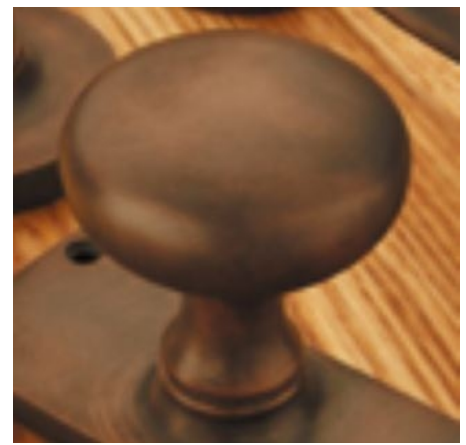


Oval Knob On Raised Edge Covered Rose

£0.00

exc VAT: £0.00

Product Images

Short Description

- 1754COV57B Traditional English made door knobs with concealed fixed roses. Oval Knob On Raised Edge Covered Rose.
- Dimensions 57mm
(Each inner rose supplied with 3 woodscrews)

Also available:

175COV57A- On Plain Edge Rose

1754COV57C- On Reeded Edge Rose

- Ideal for use in kitchens, bedrooms and bathrooms.
- To co-ordinate with this T Bar Door Pull we can also supply matching door handles, lever handles and pull handles.
- This range is made to order in the UK please allow 6 weeks for delivery. Please contact us for prices and further information.
- Available in 27 luxury finishes from aged brass and dark bronze to distressed nickel and polished chrome (please see below list for the full the selection).

Distressed Oil Rubbed Bronze

Oil Rubbed Bronze

Dark Bronze Metal Antique

Matte Black Bronze

Tudor Bronze

Autumn Bronze

Imitation Bronze Unlacquered

Imitation Bronze Metal Antique